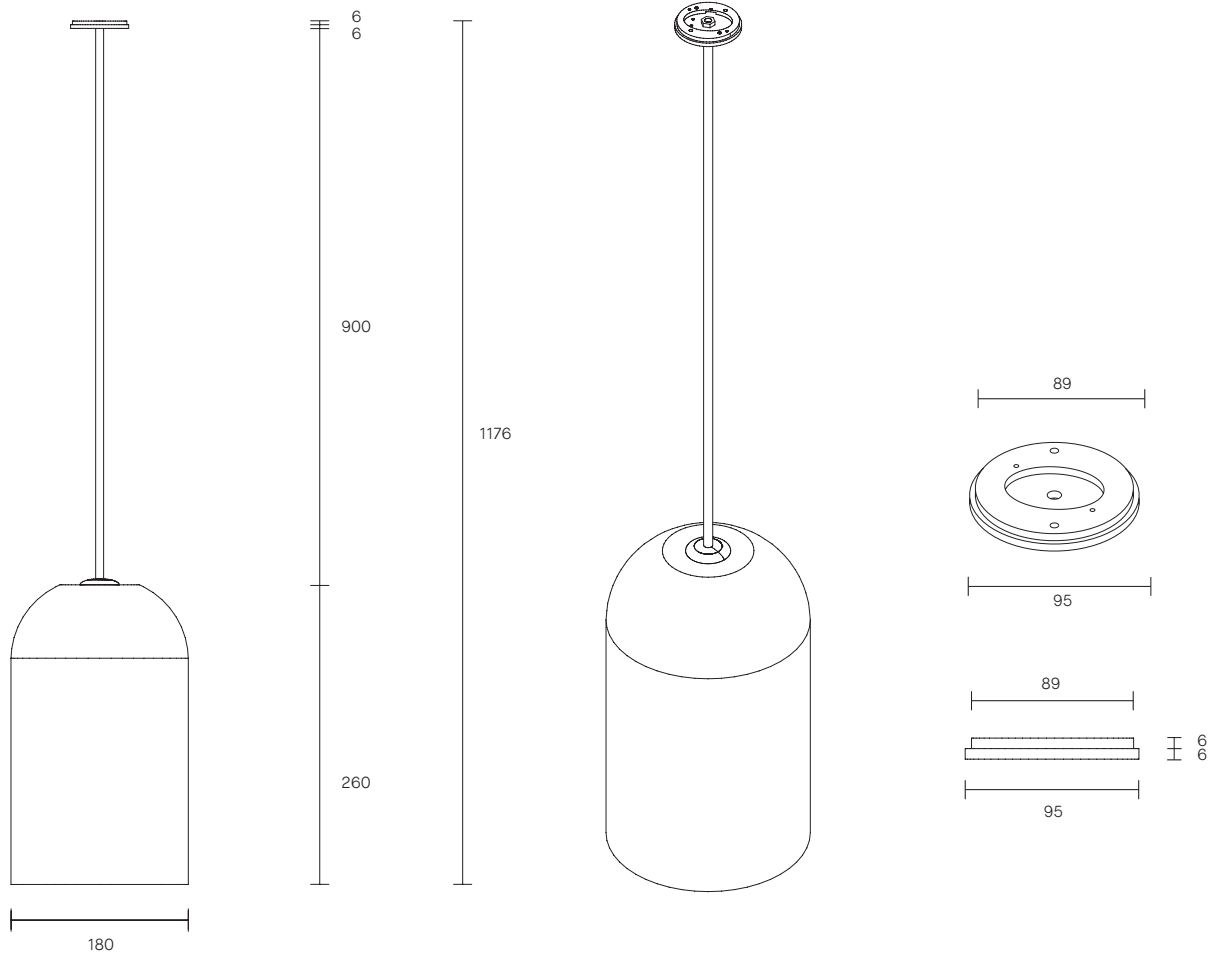

INDI COLLECTION

LARGE PENDANT

SPECIFICATION SHEET

AUSTRALIA / INTERNATIONAL

IN_LP_S_AU_18V3

ABOUT INDI

A relaxed yet striking design, the handcrafted Indi collection embodies the beauty of black with pared back simplicity

Honest materials unite with detailed craftsmanship, each Indi shade is individually woven by skilled artisan hands.

Indi shade is removable for easy cleaning.

Indi available in wall sconce, pendant, table lamp, floor lamp.

LEAD TIME

6 - 8 weeks

LIGHT SOURCE

240V, E14 small fancy round (35W)

Dimmable

WEIGHT

10 kg

FITTING FINISH

Articolo Black (cover)

Matte White

Brass

Mid Bronze

Satin Nickel

SHADE COMBINATIONS

Black and natural weave on clear glass shade

Black weave on clear glass shade (cover)

Black weave on smoke glass shade