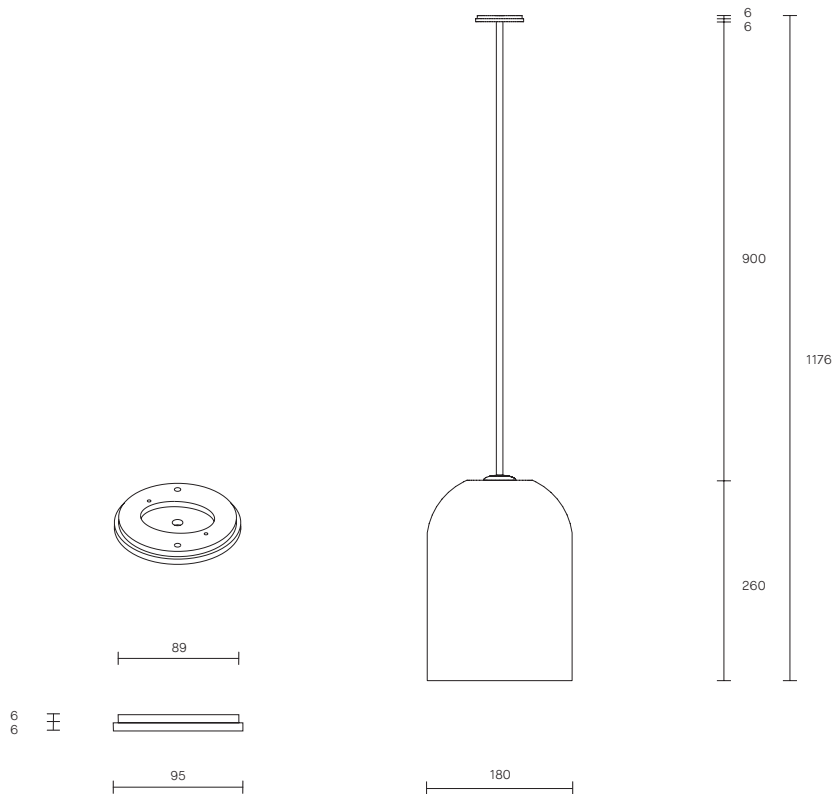

INDI COLLECTION

PENDANT

SPECIFICATION SHEET

AUSTRALIA / INTERNATIONAL

MO_P_S_AU_19V2

ABOUT INDI

A relaxed yet striking design, the handcrafted Indi collection embodies the beauty of black with pared back simplicity.

Honest materials unite with detailed craftsmanship, each Indi shade is individually woven by skilled artisan hands.

The Indi shade is removable for easy cleaning.

Indi is available in wall sconce, pendant, table lamp, floor lamp.

LEAD TIME

6 - 8 weeks

LIGHT SOURCE

240V E14 95mm 60W

2700K warm white

405 lumens

Dimmable

Globe included

CUSTOMISATION

Variations to rod length can be specified at time of order placement

WEIGHT

6kg

FITTING FINISHES

Articolo Black

Matte White

Brass