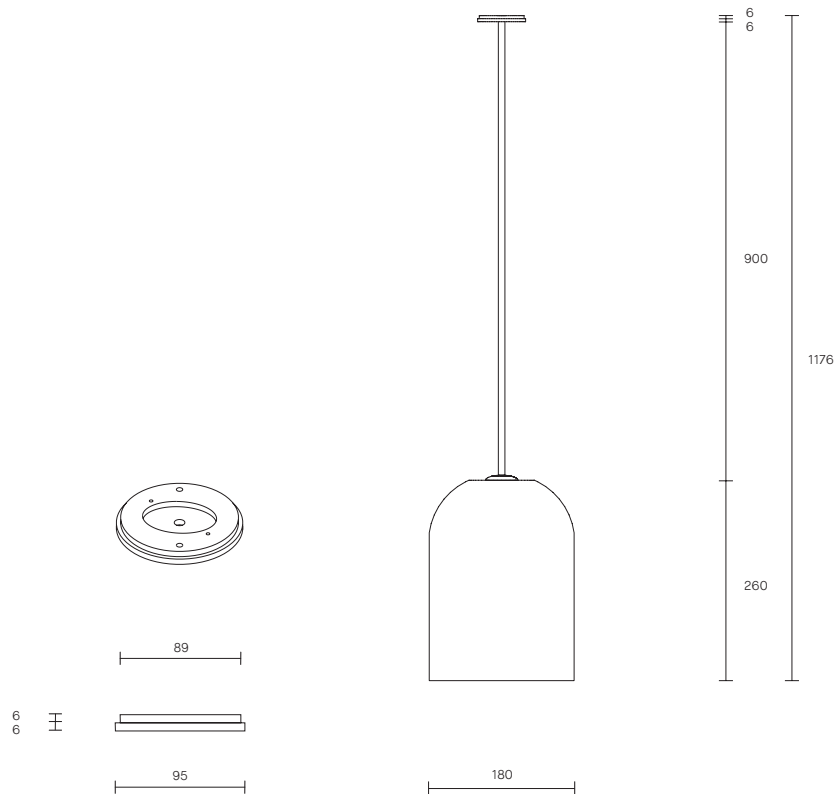

INDI COLLECTION

PENDANT

SPECIFICATION SHEET

AUSTRALIA / INTERNATIONAL

MO_P_S_AU_19V2

ABOUT INDI

A relaxed yet striking design, the handcrafted Indi collection embodies the beauty of black with pared back simplicity.

Honest materials unite with detailed craftsmanship, each Indi shade is individually woven by skilled artisan hands.

The Indi shade is removable for easy cleaning.

Indi is available in wall sconce, pendant, table lamp, floor lamp.

LEAD TIME

6 - 8 weeks

LIGHT SOURCE

240V E14 95mm 60W

2700K warm white

405 lumens

Dimmable

Globe included

CUSTOMISATION

Variations to rod length can be specified at time of order placement

WEIGHT

6kg

FITTING FINISHES

Articolo Black

Matte White

Brass