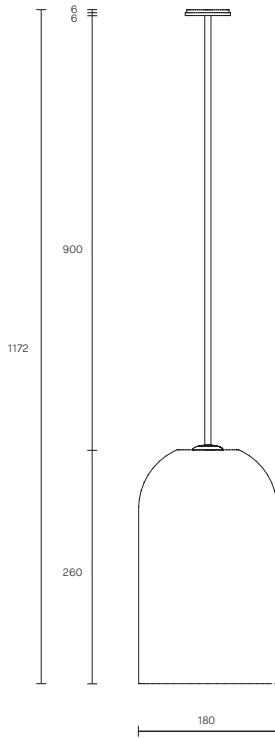

INDI COLLECTION  
EXTRA LARGE PENDANT

SPECIFICATION SHEET  
AUSTRALIA / INTERNATIONAL

ARTICOLO

INDI COLLECTION  
EXTRA LARGE PENDANT

SPECIFICATION SHEET  
AUSTRALIA / INTERNATIONAL

89

6

95

The Indi shade is removable for easy cleaning.

Indi is available in wall sconce, pendant, table lamp, floor lamp.

**LEAD TIME**

6 - 8 weeks

**LIGHT SOURCE**

240V E14 95mm 60W

Convertible

2700K warm white

405 total lumen output

Dimmable

Globes included

**CUSTOMISATION**

Variations to rod length and spacing bar can be specified at time of order placement

**WEIGHT**

9kg

**FITTING FINISHES**