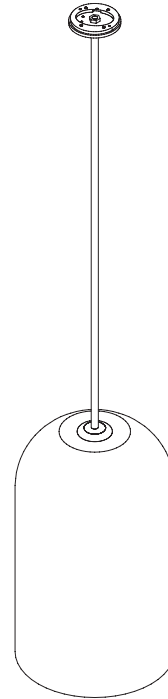

INDI COLLECTION  
EXTRA LARGE PENDANT

SPECIFICATION SHEET  
AUSTRALIA / INTERNATIONAL

ARTICOLO

INDI COLLECTION  
EXTRA LARGE PENDANT

SPECIFICATION SHEET  
AUSTRALIA / INTERNATIONAL

89

6

95

The Indi shade is removable for easy cleaning.

Indi is available in wall sconce, pendant, table lamp, floor lamp.

**LEAD TIME**

6 - 8 weeks

**LIGHT SOURCE**

240V E14 95mm 60W

Convertible

2700K warm white

405 total lumen output

Dimmable

Globes included

**CUSTOMISATION**

Variations to rod length and spacing bar can be specified at time of order placement

**WEIGHT**

9kg

**FITTING FINISHES**

Articolo Black

Matte White

Brass

Mid Bronze (shown)

**SHADE COLOURS**

Clear (shown)

**WEAVE COLOURS**

Black (shown)