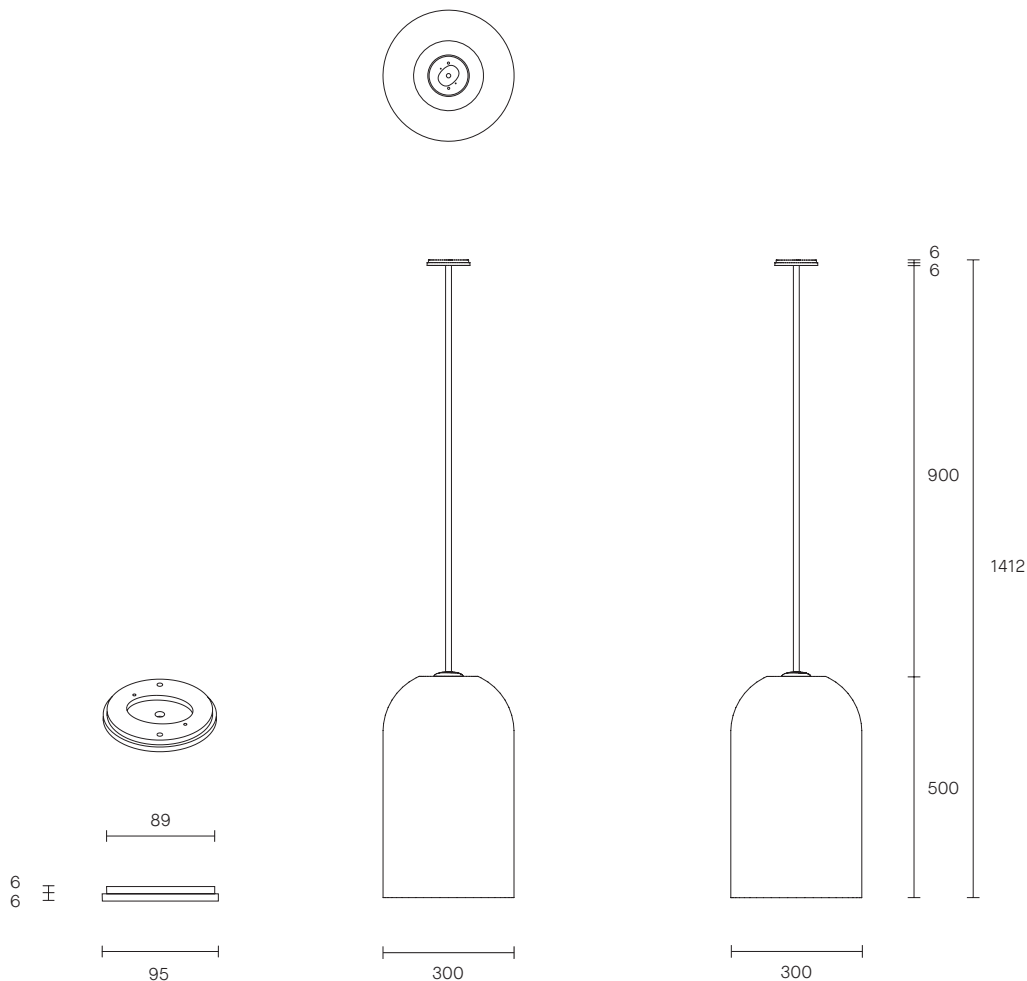

IN_XLP_S_AU_20V2

ABOUT INDI

A relaxed yet striking design, the handcrafted Indi collection embodies the beauty of black with pared back simplicity.

Honest materials unite with detailed craftsmanship, each Indi shade is individually woven by skilled artisan hands.

The Indi shade is removable for easy cleaning.

Indi is available in wall sconce, pendant, table lamp, floor lamp.

LEAD TIME

6 - 8 weeks

LIGHT SOURCE

240V E27 95mm 8W LED

2700K warm white

700 total lumen output

Dimmable

Globes included

CUSTOMISATION

Variations to rod length and spacing bar can be specified at time of order placement.

Standard drop length up to 1200mm. Additional charge will apply for longer drop lengths, price upon request.

WEIGHT

9kg

FITTING FINISHES

Articolo Black

Matte White

Brass

Mid Bronze (shown)

SHADE COLOURS

Clear (shown)

WEAVE COLOURS

Black (shown)

Natural

Black and Natural

Sand

CERTIFICATION

CE/AU

WARRANTY

3 years