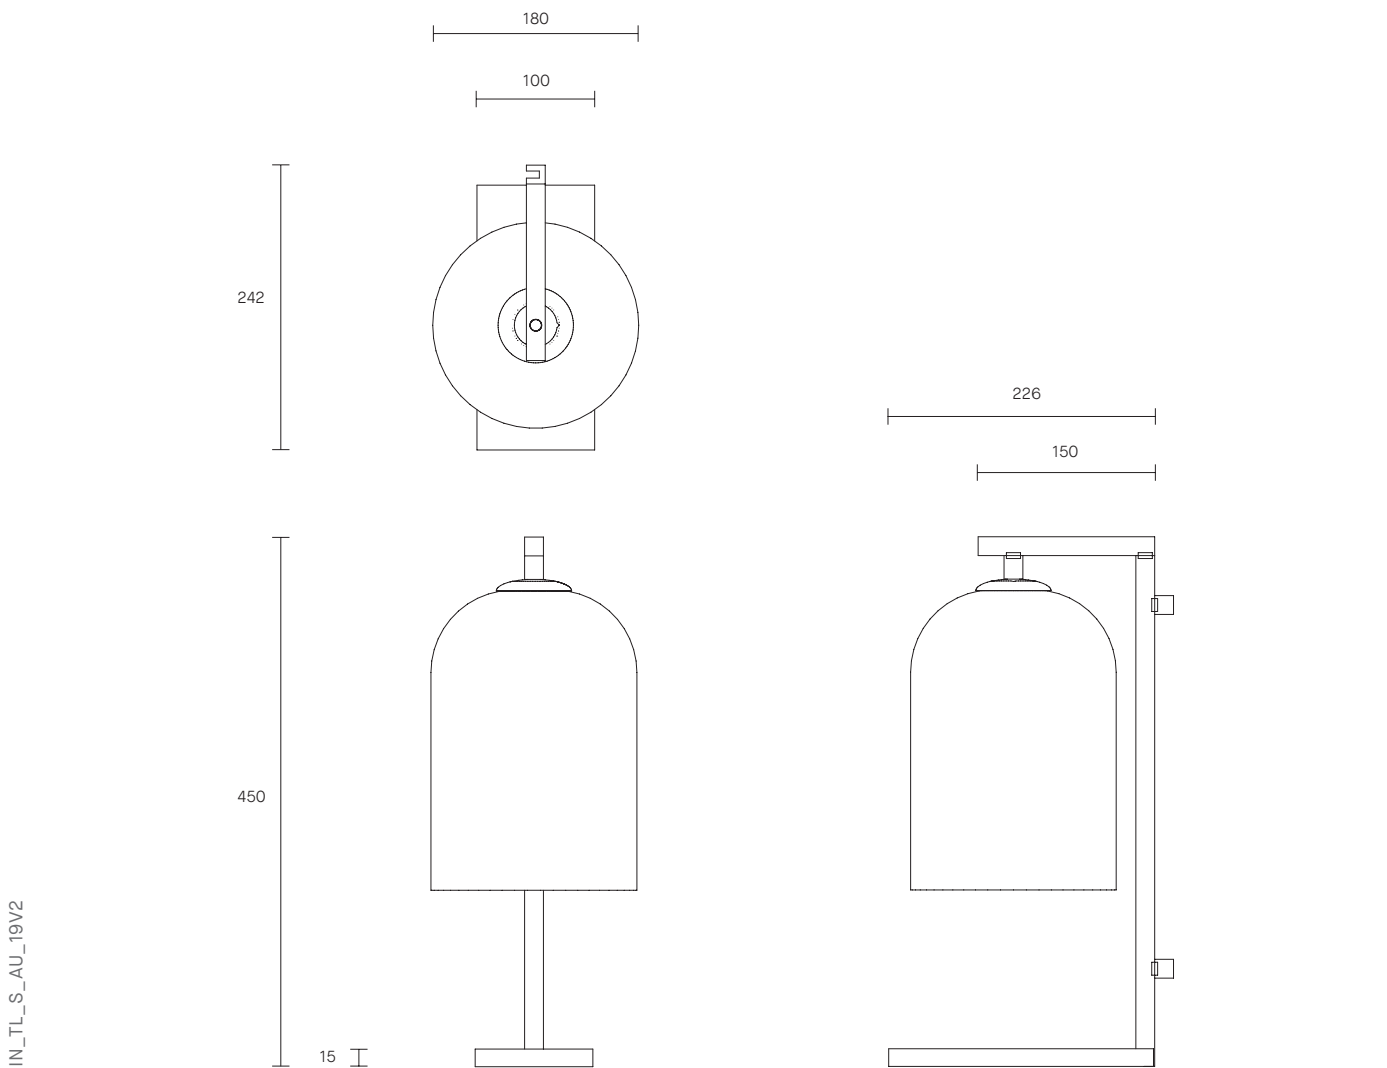

INDI COLLECTION

TABLE LAMP

SPECIFICATION SHEET

AUSTRALIA / INTERNATIONAL

ABOUT INDI

A relaxed yet striking design, the handcrafted Indi collection embodies the beauty of black with pared back simplicity.

Honest materials unite with detailed craftsmanship, each Indi shade is individually woven by skilled artisan hands.

The Indi shade is removable for easy cleaning.

Indi is available in wall sconce, pendant, table lamp, floor lamp.

LEAD TIME

6 - 8 weeks

LIGHT SOURCE

240V E14 Fancy Round 4W LED

2700K warm white

400 lumens

Globe included

WEIGHT

6kg

CERTIFICATION

CE/AU

WARRANTY

3 years

FITTING FINISHES