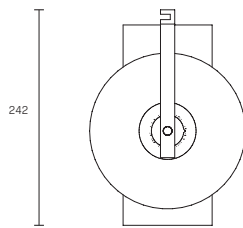

INDI COLLECTION

TABLE LAMP

SPECIFICATION SHEET

AUSTRALIA / INTERNATIONAL

MO_TL_S_AU_19V2

ABOUT INDI

A relaxed yet striking design, the handcrafted Indi collection embodies the beauty of black with pared back simplicity.

Honest materials unite with detailed craftsmanship, each Indi shade is individually woven by skilled artisan hands.

The Indi shade is removable for easy cleaning.

Indi is available in wall sconce, pendant, table lamp, floor lamp.

LEAD TIME

6 - 8 weeks

LIGHT SOURCE

240V E14 95mm 60W

2700K warm white

405 lumens

Dimmable

Globe included

WEIGHT

6kg

CERTIFICATION

CE/AU

WARRANTY

3 years

FITTING FINISHES

Articolo Black (shown)

Matte White

SHADE COLOURS

Clear (shown)

Smoke

WEAVE COLOURS

Black

Natural

Black and Natural (shown)

Sand

FLEX CORD COLOURS

Black (shown)

White

Natural Linen

Mid Grey

Black and White