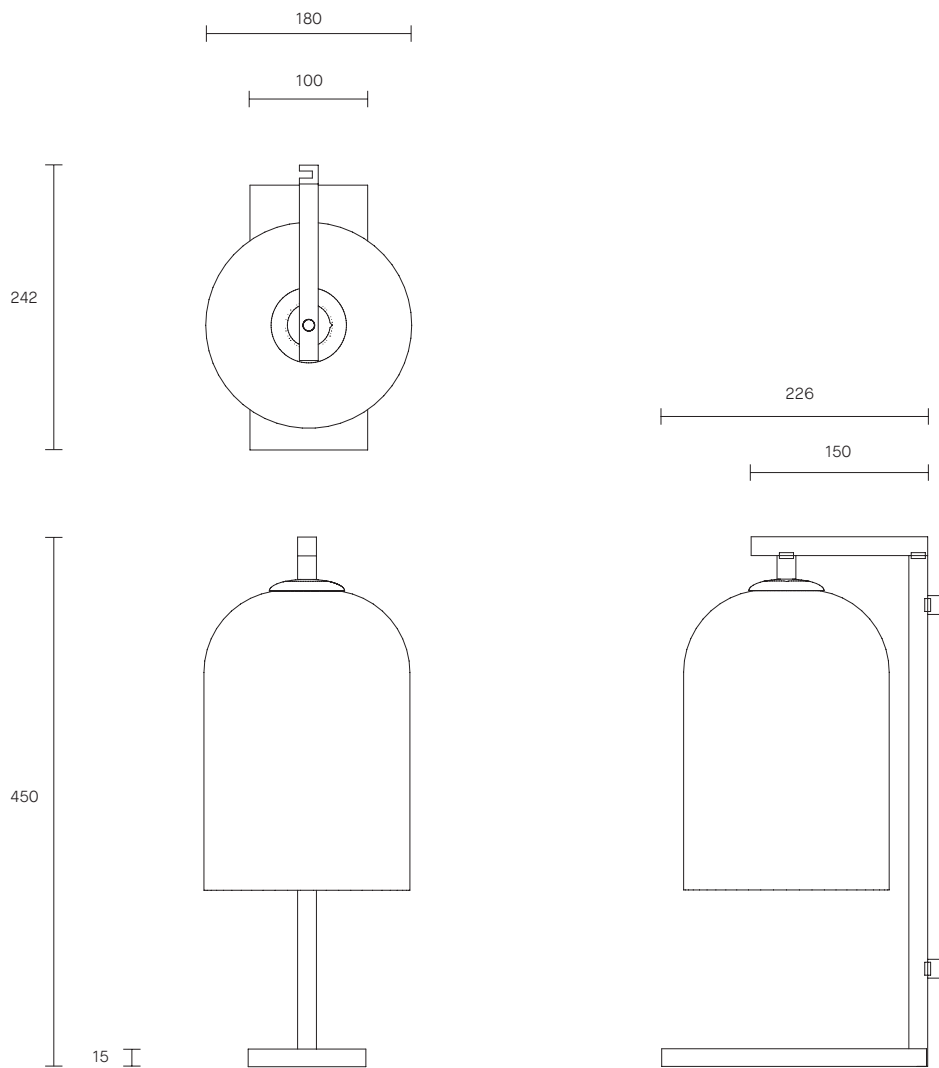

INDI COLLECTION

TABLE LAMP

SPECIFICATION SHEET

AUSTRALIA / INTERNATIONAL

IN_TL_S_AU_20V2

ABOUT INDI

A relaxed yet striking design, the handcrafted Indi collection embodies the beauty of black with pared back simplicity.

LEAD TIME

6 - 8 weeks

LIGHT SOURCE

240V E14 Fancy Round 4W LED
2700K warm white
400 lumens
Globe included

WEIGHT

6kg

CERTIFICATION

CE/AU