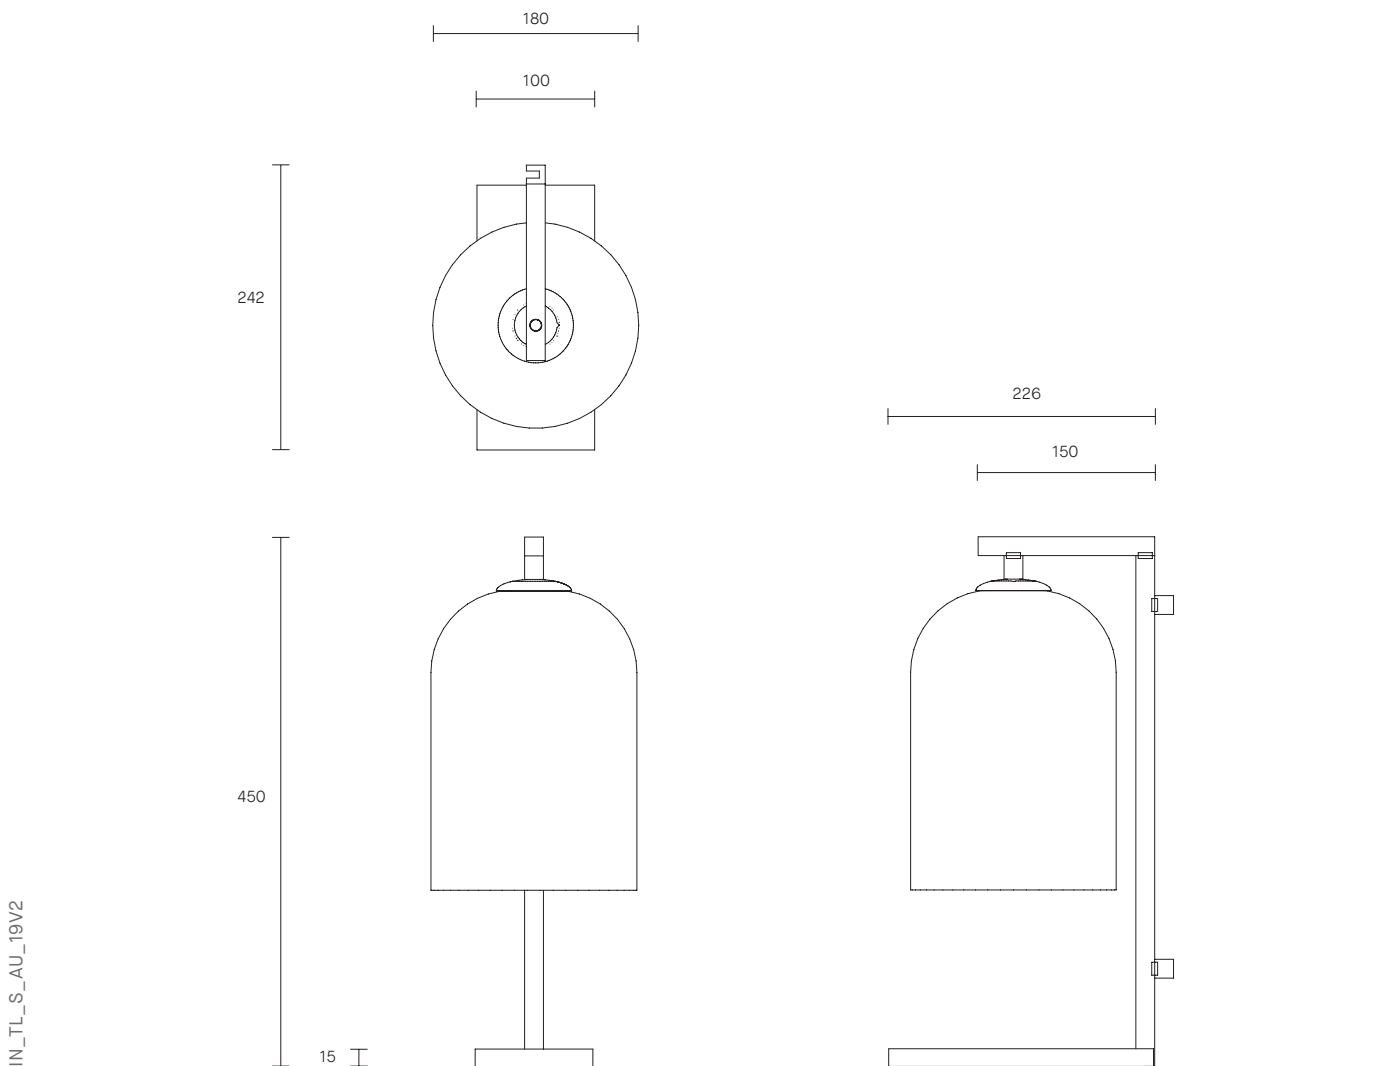

INDI COLLECTION

TABLE LAMP

SPECIFICATION SHEET

AUSTRALIA / INTERNATIONAL

ABOUT INDI

A relaxed yet striking design, the handcrafted Indi collection embodies the beauty of black with pared back simplicity.

Honest materials unite with detailed craftsmanship, each Indi shade is individually woven by skilled artisan hands.

The Indi shade is removable for easy cleaning.

Indi is available in wall sconce, pendant, table lamp, floor lamp.

LEAD TIME

6 - 8 weeks

LIGHT SOURCE

240V E14 Fancy Round 4W LED

2700K warm white

400 lumens

Globe included

WEIGHT

6kg

CERTIFICATION

CE/AU

WARRANTY

3 years

FITTING FINISHES