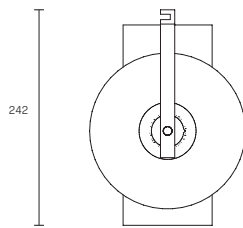

INDI COLLECTION

TABLE LAMP

SPECIFICATION SHEET

AUSTRALIA / INTERNATIONAL

MO_TL_S_AU_19V2

ABOUT INDI

A relaxed yet striking design, the handcrafted Indi collection embodies the beauty of black with pared back simplicity.

Honest materials unite with detailed craftsmanship, each Indi shade is individually woven by skilled artisan hands.

The Indi shade is removable for easy cleaning.

Indi is available in wall sconce, pendant, table lamp, floor lamp.

LEAD TIME

6 - 8 weeks

LIGHT SOURCE

240V E14 95mm 60W

2700K warm white

405 lumens

Dimmable

Globe included

WEIGHT

6kg

CERTIFICATION

CE/AU

WARRANTY

3 years

FITTING FINISHES

Articolo Black (shown)

Matte White

SHADE COLOURS

Clear (shown)

Smoke

WEAVE COLOURS

Black (shown)

Natural

Black and Natural

Sand

FLEX CORD COLOURS

Black (shown)

White

Natural Linen

Mid Grey

Black and White