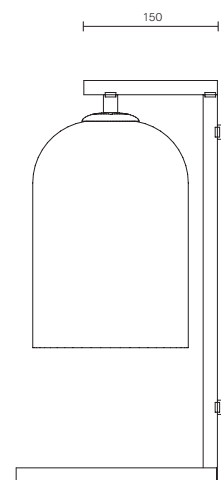

INDI COLLECTION

TABLE LAMP

SPECIFICATION SHEET

AUSTRALIA / INTERNATIONAL

MO_TL_S_AU_19V2

ABOUT INDI

A relaxed yet striking design, the handcrafted Indi collection embodies the beauty of black with pared back simplicity.

Honest materials unite with detailed craftsmanship, each Indi shade is individually woven by skilled artisan hands.

The Indi shade is removable for easy cleaning.

Indi is available in wall sconce, pendant, table lamp, floor lamp.

LEAD TIME

6 - 8 weeks

LIGHT SOURCE

240V E14 95mm 60W

2700K warm white

405 lumens

Dimmable

Globe included

WEIGHT

6kg

CERTIFICATION

CE/AU

WARRANTY

3 years

FITTING FINISHES

Articolo Black (shown)

Matte White

SHADE COLOURS

Clear (shown)

Smoke

WEAVE COLOURS

Black (shown)

Natural

Black and Natural

Sand

FLEX CORD COLOURS

Black (shown)

White

Natural Linen

Mid Grey

Black and White