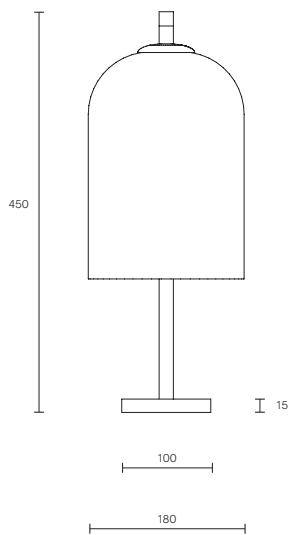

INDI COLLECTION

TABLE LAMP

SPECIFICATION SHEET

AUSTRALIA / INTERNATIONAL

MO_TL_S_AU_19V2

ABOUT INDI

A relaxed yet striking design, the handcrafted Indi collection embodies the beauty of black with pared back simplicity.

Honest materials unite with detailed craftsmanship, each Indi shade is individually woven by skilled artisan hands.

The Indi shade is removable for easy cleaning.

Indi is available in wall sconce, pendant, table lamp, floor lamp.

LEAD TIME

6 - 8 weeks

LIGHT SOURCE

240V E14 95mm 60W

2700K warm white

405 lumens

Dimmable

Globe included

WEIGHT

6kg

CERTIFICATION

CE/AU

WARRANTY

3 years

FITTING FINISHES

Articolo Black (shown)

Matte White

SHADE COLOURS

Clear (shown)

Smoke

WEAVE COLOURS

Black (shown)

Natural

Black and Natural

Sand

FLEX CORD COLOURS

Black (shown)

White

Natural Linen

Mid Grey

Black and White