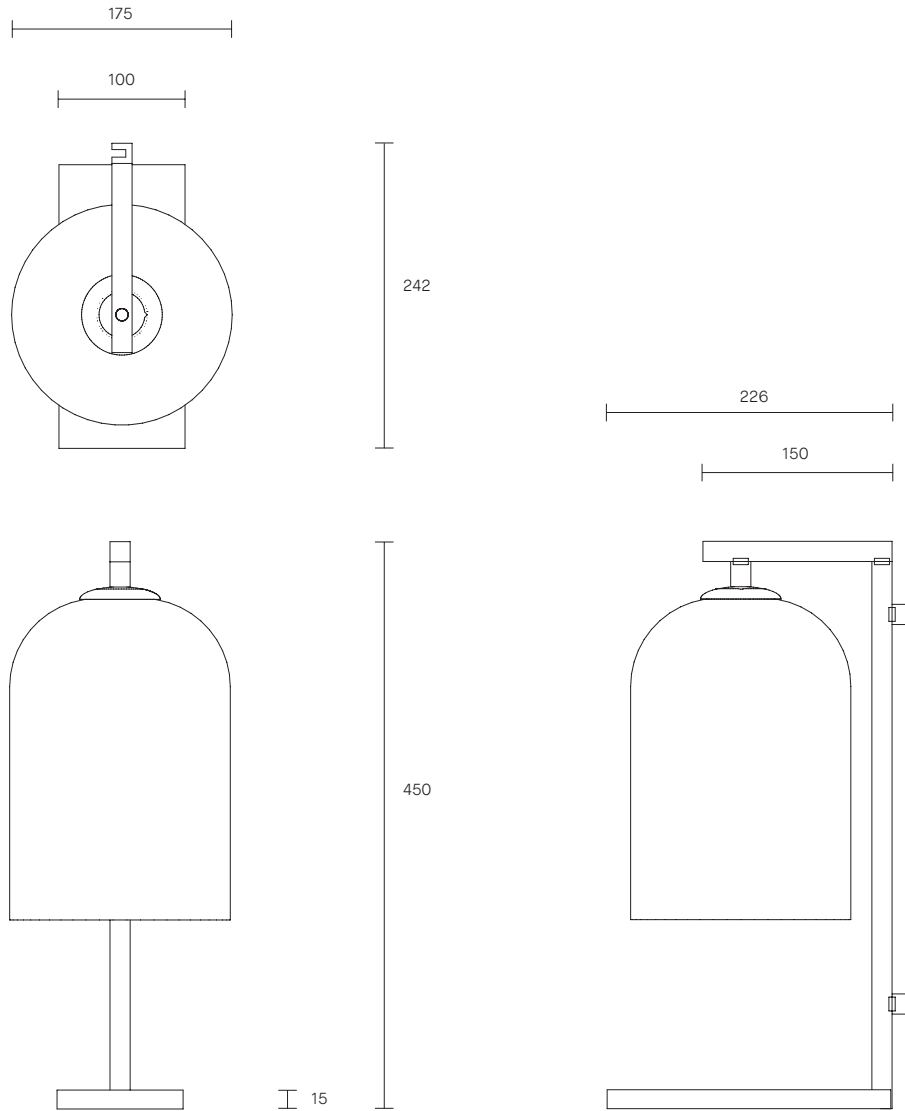

INDI COLLECTION

TABLE LAMP

SPECIFICATION SHEET

AUSTRALIA / INTERNATIONAL

IN_TL_S_AU_18V3

ABOUT INDI

A relaxed yet striking design, the handcrafted Indi collection embodies the beauty of black with pared back simplicity

Honest materials unite with detailed craftsmanship, each Indi shade is individually woven by skilled artisan hands.

Indi shade is removable for easy cleaning.

Indi available in wall sconce, pendant, table lamp, floor lamp.

LEAD TIME

6 - 8 weeks

LIGHT SOURCE

240V, E14 small fancy round (35W)

Dimmable

WEIGHT

6 kg

FITTING FINISH

Articolo Black (cover)

Matte White

Brass

Mid Bronze

Satin Nickel

FLEX CORD COLOURS

Black (cover)

White

Natural Linen

Mid Grey

Black and White

SHADE COMBINATIONS

Black and natural weave on clear shade

Black weave on clear glass shade (cover)

Black weave on smoke glass shade