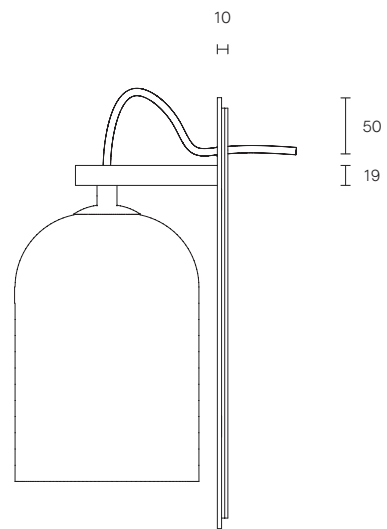

INDI COLLECTION
LARGE WALL SCONCE

SPECIFICATION SHEET
AUSTRALIA / INTERNATIONAL

ARTICOLO

INDI COLLECTION

LARGE WALL SCONCE

SPECIFICATION SHEET

AUSTRALIA / INTERNATIONAL

IN_WS_S_AU_19V2

Dimmable

Globe included

SMALL INDI DIMENSIONS

Shade 130 x 130 x 175mm

Backplate 285 x 100mm

WEIGHT

5kg

CERTIFICATION