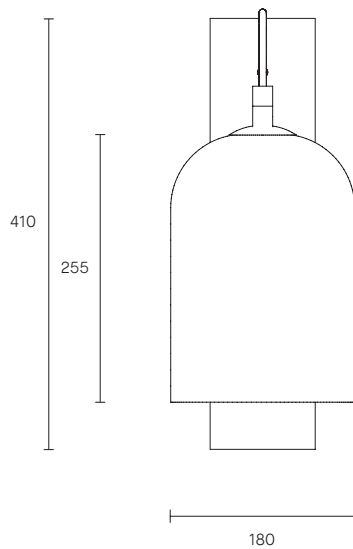

INDI COLLECTION
LARGE WALL SCONCE

SPECIFICATION SHEET
AUSTRALIA / INTERNATIONAL

ARTICOLO

INDI COLLECTION

LARGE WALL SCONCE

SPECIFICATION SHEET

AUSTRALIA / INTERNATIONAL

IN_WS_S_AU_19V2

Dimmable

Globe included

SMALL INDI DIMENSIONS

Shade 130 x 130 x 175mm

Backplate 285 x 100mm

WEIGHT

5kg

CERTIFICATION