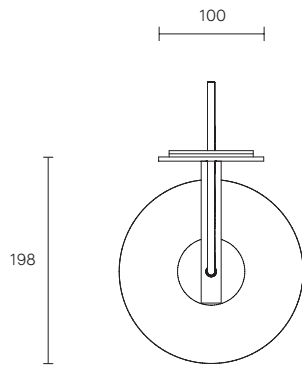

INDI COLLECTION
LARGE WALL SCONCE

SPECIFICATION SHEET
AUSTRALIA / INTERNATIONAL

ARTICOLO

INDI COLLECTION

LARGE WALL SCONCE

SPECIFICATION SHEET

AUSTRALIA / INTERNATIONAL

IN_WS_S_AU_19V2

Dimmable

Globe included

SMALL INDI DIMENSIONS

Shade 130 x 130 x 175mm

Backplate 285 x 100mm

WEIGHT

5kg

CERTIFICATION