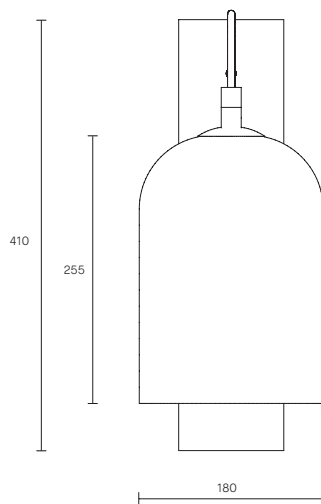

INDI COLLECTION

LARGE WALL SCONCE

SPECIFICATION SHEET

AUSTRALIA / INTERNATIONAL

MO_WS_S_AU_19V2

ABOUT INDI

A relaxed yet striking design, the handcrafted Indi collection embodies the beauty of black with pared back simplicity.

Honest materials unite with detailed craftsmanship, each Indi shade is individually woven by skilled artisan hands.

The Indi shade is removable for easy cleaning.

Indi is available in wall sconce, pendant, table lamp, floor lamp.

LEAD TIME

6 - 8 weeks

LIGHT SOURCE

240V E14 95mm 60W

2700K warm white

405 lumens

Dimmable

Globe included

SMALL INDI DIMENSIONS

Shade 130 x 130 x 175mm

Backplate 285 x 100mm

WEIGHT

5kg

CERTIFICATION

CE/AU

WARRANTY

3 years

FITTING FINISHES

Articolo Black (shown)

Matte White

SHADE COLOURS

Clear (shown)

Smoke

WEAVE COLOURS

Black

Natural

Black and Natural (shown)

Sand

FLEX CORD COLOURS

Black (shown)

White

Natural Linen

Mid Grey

Black and White