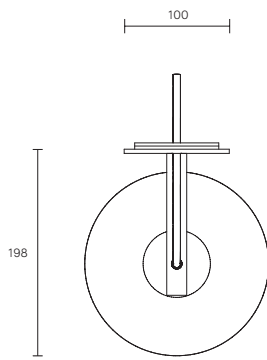

INDI COLLECTION

LARGE WALL SCONCE

SPECIFICATION SHEET

AUSTRALIA / INTERNATIONAL

MO_WS_S_AU_19V2

ABOUT INDI

A relaxed yet striking design, the handcrafted Indi collection embodies the beauty of black with pared back simplicity.

LEAD TIME

6 - 8 weeks

LIGHT SOURCE

240V E14 95mm 60W

2700K warm white

405 lumens

Dimmable

Globe included

SMALL INDI DIMENSIONS

Shade 130 x 130 x 175mm

Backplate 285 x 100mm

WEIGHT

5kg

CERTIFICATION

CE/AU

WARRANTY