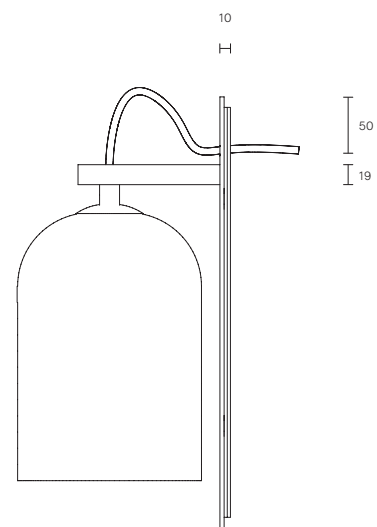

INDI COLLECTION

LARGE WALL SCONCE

SPECIFICATION SHEET

AUSTRALIA / INTERNATIONAL

MO_WS_S_AU_19V2

ABOUT INDI

A relaxed yet striking design, the handcrafted Indi collection embodies the beauty of black with pared back simplicity.

Honest materials unite with detailed craftsmanship, each Indi shade is individually woven by skilled artisan hands.

The Indi shade is removable for easy cleaning.

Indi is available in wall sconce, pendant, table lamp, floor lamp.

LEAD TIME

6 - 8 weeks

LIGHT SOURCE

240V E14 95mm 60W

2700K warm white

405 lumens

Dimmable

Globe included

SMALL INDI DIMENSIONS

Shade 130 x 130 x 175mm

Backplate 285 x 100mm

WEIGHT

5kg

CERTIFICATION

CE/AU

WARRANTY

3 years

FITTING FINISHES

Articolo Black (shown)

Matte White

SHADE COLOURS

Clear (shown)

Smoke

WEAVE COLOURS

Black

Natural

Black and Natural (shown)

Sand

FLEX CORD COLOURS

Black (shown)

White

Natural Linen

Mid Grey

Black and White