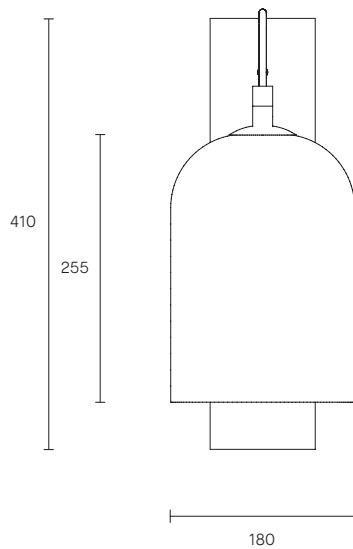

INDI COLLECTION

LARGE WALL SCONCE

SPECIFICATION SHEET

AUSTRALIA / INTERNATIONAL

IN_WS_S_AU_20V2

ABOUT INDI

A relaxed yet striking design, the handcrafted Indi collection embodies the beauty of black with pared back simplicity.

Honest materials unite with detailed craftsmanship, each Indi shade is individually woven by skilled artisan hands.

The Indi shade is removable for easy cleaning.

Indi is available in wall sconce, pendant, table lamp, floor lamp.

LEAD TIME

6 - 8 weeks

LIGHT SOURCE

240V E14 Fancy Round 4W LED

2700K warm white

400 lumens

Dimmable

Globe included

SMALL INDI DIMENSIONS

Shade 130 x 130 x 175mm

Backplate 285 x 100mm

WEIGHT

5kg

CERTIFICATION

CE/AU

WARRANTY

3 years

FITTING FINISHES

Articolo Black (shown)

Matte White

SHADE COLOURS

Clear (shown)

Smoke

WEAVE COLOURS

Black

Natural

Black and Natural (shown)

Sand

FLEX CORD COLOURS

Black (shown)

White

Natural Linen

Light Grey Linen

Black and White