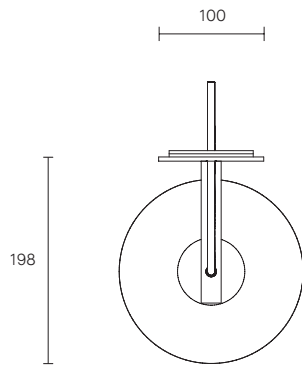

INDI COLLECTION

LARGE WALL SCONCE

SPECIFICATION SHEET

AUSTRALIA / INTERNATIONAL

IN_WS_S_AU_20V2

ABOUT INDI

A relaxed yet striking design, the handcrafted Indi collection embodies the beauty of black with pared back simplicity.

LEAD TIME

6 - 8 weeks

LIGHT SOURCE

240V E14 Fancy Round 4W LED

2700K warm white

400 lumens

Dimmable

Globe included

SMALL INDI DIMENSIONS

Shade 130 x 130 x 175mm

Backplate 285 x 100mm

WEIGHT

5kg

CERTIFICATION

CE/AU

WARRANTY