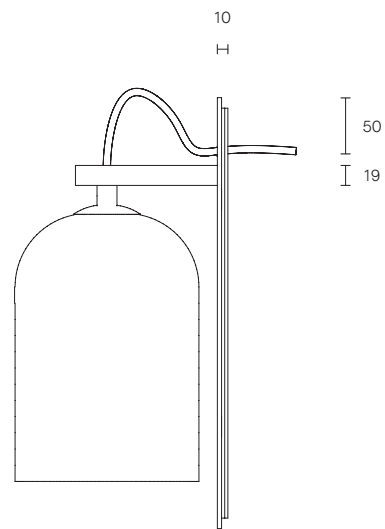

INDI COLLECTION

LARGE WALL SCONCE

SPECIFICATION SHEET

AUSTRALIA / INTERNATIONAL

IN_WS_S_AU_20V2

ABOUT INDI

A relaxed yet striking design, the handcrafted Indi collection embodies the beauty of black with pared back simplicity.

Honest materials unite with detailed craftsmanship, each Indi shade is individually woven by skilled artisan hands.

The Indi shade is removable for easy cleaning.

Indi is available in wall sconce, pendant, table lamp, floor lamp.

LEAD TIME

6 - 8 weeks

LIGHT SOURCE

240V E14 Fancy Round 4W LED

2700K warm white

400 lumens

Dimmable

Globe included

SMALL INDI DIMENSIONS

Shade 130 x 130 x 175mm

Backplate 285 x 100mm

WEIGHT

5kg

CERTIFICATION

CE/AU

WARRANTY

3 years

FITTING FINISHES

Articolo Black (shown)

Matte White

SHADE COLOURS

Clear (shown)

Smoke

WEAVE COLOURS

Black

Natural

Black and Natural (shown)

Sand

FLEX CORD COLOURS

Black (shown)

White

Natural Linen

Light Grey Linen

Black and White