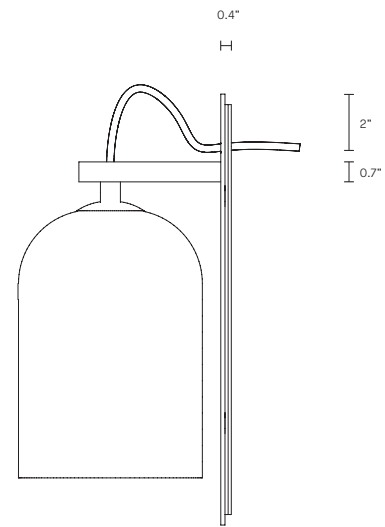

INDI COLLECTION

WALL SCONCE

UL SPECIFICATION SHEET

NORTH AMERICA

IN_LWS_S_L_L_18V3

ABOUT INDI

A relaxed yet striking design, the handcrafted Indi collection embodies the beauty of black with pared back simplicity.

Honest materials unite with detailed craftsmanship, each Indi shade is individually woven by skilled artisan hands.

Indi shade is removable for easy cleaning.

Indi available in wall sconce, pendant, table lamp and floor lamp.

LEAD TIME

8 - 10 weeks

LIGHT SOURCE

110V E12 6W LED
2700K warm white
600 lumens
Dimmable
Globe included

WEIGHT

10lb

SMALL LUMI DIMENSIONS

Shade 5.1" x 5.1" x 6.9"
Backplate 11.2" x 3.9"

INSTALLATION

Supplied with mounting plate to fit 4.0/3.5 Jbox

CERTIFICATION

US/ETL/CA

WARRANTY

3 years

FITTING FINISHES

Articolo Black (shown)
Matte White

SHADE COLOURS

Clear (shown)
Smoke

WEAVE COLOURS

Black
Natural
Black and Natural (shown)
Sand

FLEX CORD COLOURS

Black (shown)
White
Ivory