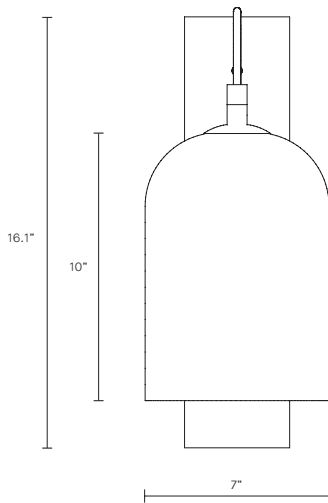

INDI COLLECTION

WALL SCONCE

UL SPECIFICATION SHEET

NORTH AMERICA

IN_LWS_S_L_L_18V3

ABOUT INDI

A relaxed yet striking design, the handcrafted Indi collection embodies the beauty of black with pared back simplicity.

Honest materials unite with detailed craftsmanship, each Indi shade is individually woven by skilled artisan hands.

Indi shade is removable for easy cleaning.

Indi available in wall sconce, pendant, table lamp and floor lamp.

LEAD TIME

8 - 10 weeks

LIGHT SOURCE

110V E12 6W LED
2700K warm white
600 lumens
Dimmable
Globe included

WEIGHT

10lb

SMALL LUMI DIMENSIONS

Shade 5.1" x 5.1" x 6.9"
Backplate 11.2" x 3.9"

INSTALLATION

Supplied with mounting plate to fit 4.0/3.5 Jbox

CERTIFICATION

US/ETL/CA

WARRANTY

3 years

FITTING FINISHES

Articolo Black (shown)
Matte White

SHADE COLOURS

Clear (shown)
Smoke

WEAVE COLOURS

Black
Natural
Black and Natural (shown)
Sand

FLEX CORD COLOURS

Black (shown)
White
Ivory