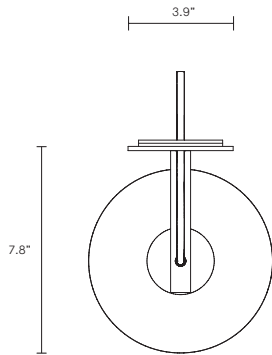

INDI COLLECTION

WALL SCONCE

UL SPECIFICATION SHEET

NORTH AMERICA

IN_LWS_S_L_L_18V3

ABOUT INDI

A relaxed yet striking design, the handcrafted Indi collection embodies the beauty of black with pared back simplicity.

Honest materials unite with detailed craftsmanship, each Indi shade is individually woven by skilled artisan hands.

Indi shade is removable for easy cleaning.

Indi available in wall sconce, pendant, table lamp and floor lamp.

LEAD TIME

8 - 10 weeks

LIGHT SOURCE

110V E12 6W LED
2700K warm white
600 lumens
Dimmable
Globe included

WEIGHT

10lb

SMALL LUMI DIMENSIONS

Shade 5.1" x 5.1" x 6.9"
Backplate 11.2" x 3.9"

INSTALLATION

Supplied with mounting plate to fit 4.0/3.5 Jbox

CERTIFICATION

US/ETL/CA

WARRANTY

3 years

FITTING FINISHES

Articolo Black (shown)
Matte White

SHADE COLOURS

Clear (shown)
Smoke

WEAVE COLOURS

Black
Natural
Black and Natural (shown)
Sand

FLEX CORD COLOURS

Black (shown)
White
Ivory