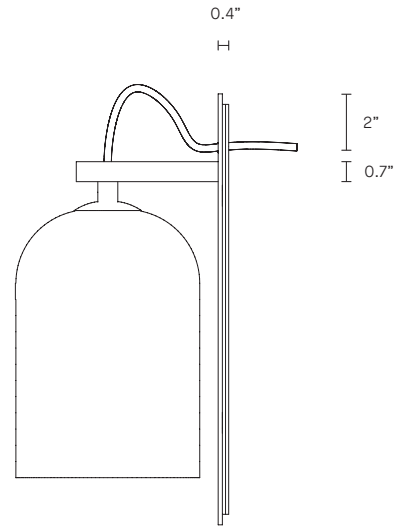

INDI COLLECTION

WALL SCONCE

UL SPECIFICATION SHEET

NORTH AMERICA

IN_WS_UL_20V1

ABOUT INDI

A relaxed yet striking design, the handcrafted Indi collection embodies the beauty of black with pared back simplicity.

Honest materials unite with detailed craftsmanship, each Indi shade is individually woven by skilled artisan hands.

Indi shade is removable for easy cleaning.

Indi available in wall sconce, pendant, table lamp and floor lamp.

LEAD TIME

8 - 10 weeks

LIGHT SOURCE

120V E12 LED Filament 4W
2700K warm white
350 lumens
Dimmable
Globe included

WEIGHT

10 lb

SMALL LUMI DIMENSIONS

Shade 5.1" x 5.1" x 6.9"
Backplate 11.2" x 3.9"

INSTALLATION

Supplied with mounting plate to fit 4.0/3.5 Jbox

CERTIFICATION

US/ETL/CA

WARRANTY

3 years

FITTING FINISHES

Articolo Black (shown)
Matte White

SHADE COLOURS

Clear (shown)
Smoke

WEAVE COLOURS

Black
Natural
Black and Natural (shown)
Sand

FLEX CORD COLOURS

Black (shown)
White
Ivory