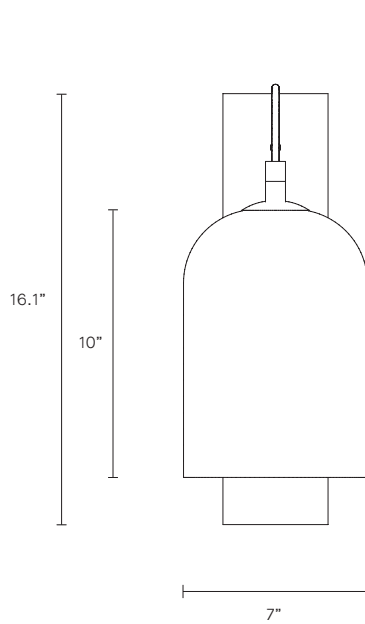

INDI COLLECTION

WALL SCONCE

UL SPECIFICATION SHEET

NORTH AMERICA

IN_WS_UL_20V1

ABOUT INDI

A relaxed yet striking design, the handcrafted Indi collection embodies the beauty of black with pared back simplicity.

Honest materials unite with detailed craftsmanship, each Indi shade is individually woven by skilled artisan hands.

Indi shade is removable for easy cleaning.

Indi available in wall sconce, pendant, table lamp and floor lamp.

LEAD TIME

8 - 10 weeks

LIGHT SOURCE

120V E12 LED Filament 4W
2700K warm white
350 lumens
Dimmable
Globe included

WEIGHT

10 lb

SMALL LUMI DIMENSIONS

Shade 5.1" x 5.1" x 6.9"
Backplate 11.2" x 3.9"

INSTALLATION

Supplied with mounting plate to fit 4.0/3.5 Jbox

CERTIFICATION

US/ETL/CA

WARRANTY

3 years

FITTING FINISHES

Articolo Black (shown)
Matte White

SHADE COLOURS

Clear (shown)
Smoke

WEAVE COLOURS

Black
Natural
Black and Natural (shown)
Sand

FLEX CORD COLOURS

Black (shown)
White
Ivory