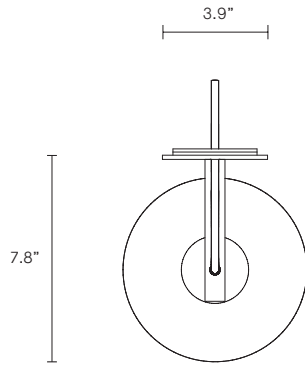

INDI COLLECTION

WALL SCONCE

UL SPECIFICATION SHEET

NORTH AMERICA

IN_WS_UL_20V1

ABOUT INDI

A relaxed yet striking design, the handcrafted Indi collection embodies the beauty of black with pared back simplicity.

Honest materials unite with detailed craftsmanship, each Indi shade is individually woven by skilled artisan hands.

Indi shade is removable for easy cleaning.

Indi available in wall sconce, pendant, table lamp and floor lamp.

LEAD TIME

8 - 10 weeks

LIGHT SOURCE

120V E12 LED Filament 4W
2700K warm white
350 lumens
Dimmable
Globe included

WEIGHT

10 lb

SMALL LUMI DIMENSIONS

Shade 5.1" x 5.1" x 6.9"
Backplate 11.2" x 3.9"

INSTALLATION

Supplied with mounting plate to fit 4.0/3.5 Jbox

CERTIFICATION

US/ETL/CA

WARRANTY

3 years

FITTING FINISHES

Articolo Black (shown)
Matte White

SHADE COLOURS

Clear (shown)
Smoke

WEAVE COLOURS

Black
Natural
Black and Natural (shown)
Sand

FLEX CORD COLOURS

Black (shown)
White
Ivory