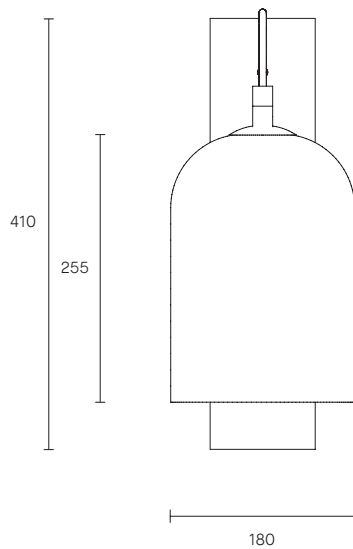

INDI COLLECTION

LARGE WALL SCONCE

SPECIFICATION SHEET

AUSTRALIA / INTERNATIONAL

IN_WS_S_AU_19V2

ABOUT INDI

A relaxed yet striking design, the handcrafted Indi collection embodies the beauty of black with pared back simplicity.

Honest materials unite with detailed craftsmanship, each Indi shade is individually woven by skilled artisan hands.

The Indi shade is removable for easy cleaning.

Indi is available in wall sconce, pendant, table lamp, floor lamp.

LEAD TIME

6 - 8 weeks

LIGHT SOURCE

240V E14 Fancy Round 4W LED

2700K warm white

400 lumens

Dimmable

Globe included

SMALL INDI DIMENSIONS

Shade 130 x 130 x 175mm

Backplate 285 x 100mm

WEIGHT

5kg

CERTIFICATION

CE/AU

WARRANTY

3 years

FITTING FINISHES

Articolo Black (shown)

Matte White

SHADE COLOURS

Clear (shown)

Smoke

WEAVE COLOURS

Black (shown)

Natural

Black and Natural

Sand

FLEX CORD COLOURS

Black (shown)

White

Natural Linen

Mid Grey

Black and White