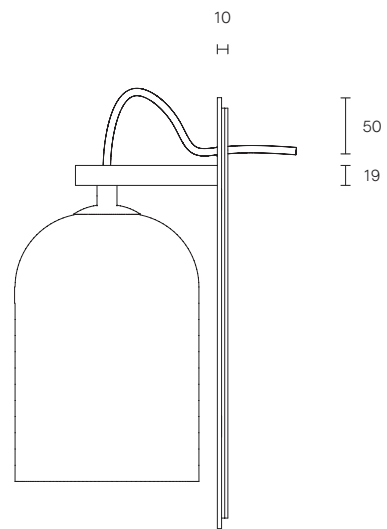

INDI COLLECTION

LARGE WALL SCONCE

SPECIFICATION SHEET

AUSTRALIA / INTERNATIONAL

IN_WS_S_AU_19V2

ABOUT INDI

A relaxed yet striking design, the handcrafted Indi collection embodies the beauty of black with pared back simplicity.

Honest materials unite with detailed craftsmanship, each Indi shade is individually woven by skilled artisan hands.

The Indi shade is removable for easy cleaning.

Indi is available in wall sconce, pendant, table lamp, floor lamp.

LEAD TIME

6 - 8 weeks

LIGHT SOURCE

240V E14 Fancy Round 4W LED

2700K warm white

400 lumens

Dimmable

Globe included

SMALL INDI DIMENSIONS

Shade 130 x 130 x 175mm

Backplate 285 x 100mm

WEIGHT

5kg

CERTIFICATION

CE/AU

WARRANTY

3 years

FITTING FINISHES

Articolo Black (shown)

Matte White

SHADE COLOURS

Clear (shown)

Smoke

WEAVE COLOURS

Black (shown)

Natural

Black and Natural

Sand

FLEX CORD COLOURS

Black (shown)

White

Natural Linen

Mid Grey

Black and White