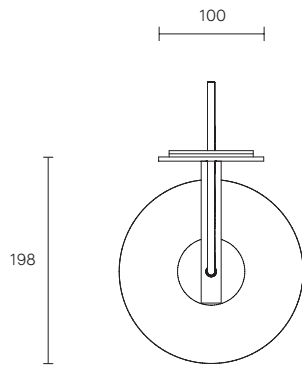

INDI COLLECTION

LARGE WALL SCONCE

SPECIFICATION SHEET

AUSTRALIA / INTERNATIONAL

IN_WS_S_AU_19V2

ABOUT INDI

A relaxed yet striking design, the handcrafted Indi collection embodies the beauty of black with pared back simplicity.

Honest materials unite with detailed craftsmanship, each Indi shade is individually woven by skilled artisan hands.

The Indi shade is removable for easy cleaning.

Indi is available in wall sconce, pendant, table lamp, floor lamp.

LEAD TIME

6 - 8 weeks

LIGHT SOURCE

240V E14 Fancy Round 4W LED

2700K warm white

400 lumens

Dimmable

Globe included

SMALL INDI DIMENSIONS

Shade 130 x 130 x 175mm

Backplate 285 x 100mm

WEIGHT

5kg

CERTIFICATION

CE/AU

WARRANTY

3 years

FITTING FINISHES

Articolo Black (shown)

Matte White

SHADE COLOURS

Clear (shown)

Smoke

WEAVE COLOURS

Black (shown)

Natural

Black and Natural

Sand

FLEX CORD COLOURS

Black (shown)

White

Natural Linen

Mid Grey

Black and White