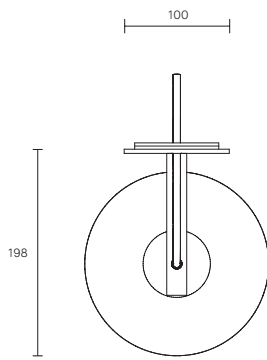

INDI COLLECTION
LARGE WALL SCONCE

SPECIFICATION SHEET
AUSTRALIA / INTERNATIONAL

ARTICOLO

INDI COLLECTION

LARGE WALL SCONCE

SPECIFICATION SHEET

AUSTRALIA / INTERNATIONAL

MO_WS_S_AU_19V2

Dimmable

Globe included

SMALL INDI DIMENSIONS

Shade 130 x 130 x 175mm

Backplate 285 x 100mm

WEIGHT

5kg

CERTIFICATION