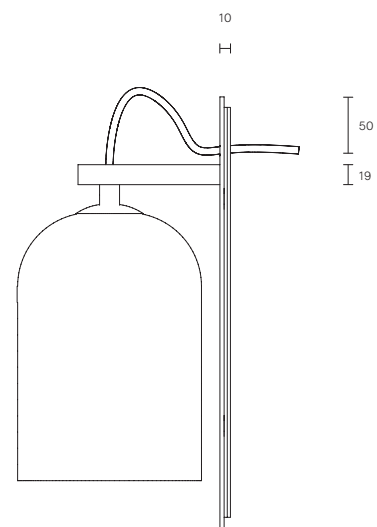

INDI COLLECTION
LARGE WALL SCONCE

SPECIFICATION SHEET
AUSTRALIA / INTERNATIONAL

ARTICOLO

INDI COLLECTION

LARGE WALL SCONCE

SPECIFICATION SHEET

AUSTRALIA / INTERNATIONAL

MO_WS_S_AU_19V2

The Indi shade is removable for easy cleaning.

Indi is available in wall sconce, pendant, table lamp, floor lamp.

LEAD TIME

6 - 8 weeks

LIGHT SOURCE

240V E14 95mm 60W

2700K warm white

405 lumens

Dimmable

Globe included

SMALL INDI DIMENSIONS

Shade 130 x 130 x 175mm

Backplate 285 x 100mm

WEIGHT

5kg

CERTIFICATION