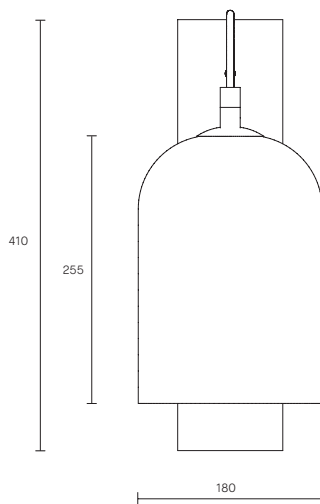

INDI COLLECTION
LARGE WALL SCONCE

SPECIFICATION SHEET
AUSTRALIA / INTERNATIONAL

ARTICOLO

INDI COLLECTION

LARGE WALL SCONCE

SPECIFICATION SHEET

AUSTRALIA / INTERNATIONAL

MO_WS_S_AU_19V2

Dimmable

Globe included

SMALL INDI DIMENSIONS

Shade 130 x 130 x 175mm

Backplate 285 x 100mm

WEIGHT

5kg

CERTIFICATION