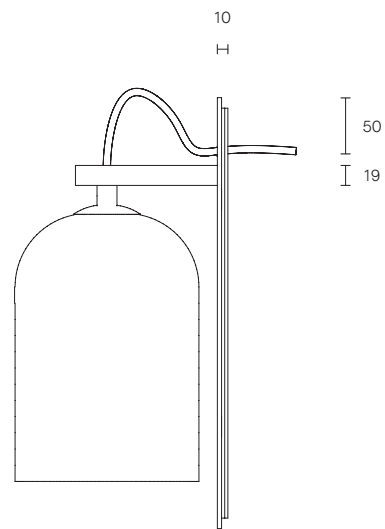

INDI COLLECTION
LARGE WALL SCONCE

SPECIFICATION SHEET
AUSTRALIA / INTERNATIONAL

INDI COLLECTION

LARGE WALL SCONCE

SPECIFICATION SHEET

AUSTRALIA / INTERNATIONAL

IN_WS_S_AU_20V2

ABOUT INDI

Dimmable

Globe included

SMALL INDI DIMENSIONS

Shade 130 x 130 x 175mm

Backplate 285 x 100mm

WEIGHT

5kg

CERTIFICATION