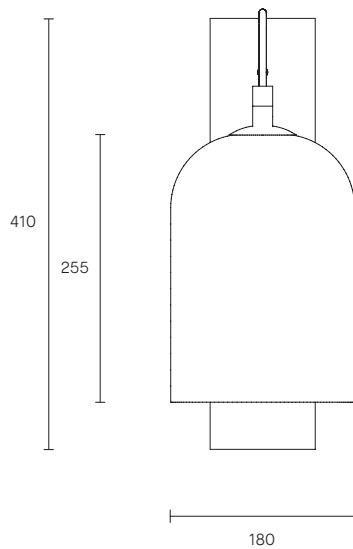

INDI COLLECTION
LARGE WALL SCONCE

SPECIFICATION SHEET
AUSTRALIA / INTERNATIONAL

INDI COLLECTION

LARGE WALL SCONCE

SPECIFICATION SHEET

AUSTRALIA / INTERNATIONAL

IN_WS_S_AU_20V2

ABOUT INDI

Dimmable

Globe included

SMALL INDI DIMENSIONS

Shade 130 x 130 x 175mm

Backplate 285 x 100mm

WEIGHT

5kg

CERTIFICATION