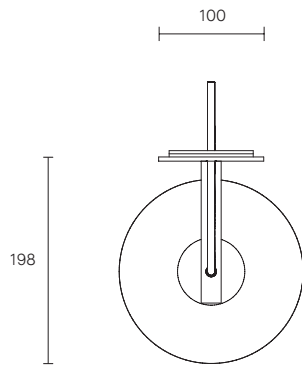

INDI COLLECTION
LARGE WALL SCONCE

SPECIFICATION SHEET
AUSTRALIA / INTERNATIONAL

INDI COLLECTION

LARGE WALL SCONCE

SPECIFICATION SHEET

AUSTRALIA / INTERNATIONAL

IN_WS_S_AU_20V2

ABOUT INDI

Dimmable

Globe included

SMALL INDI DIMENSIONS

Shade 130 x 130 x 175mm

Backplate 285 x 100mm

WEIGHT

5kg

CERTIFICATION