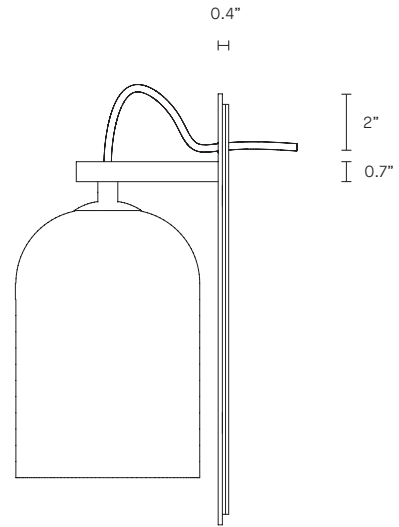

INDI COLLECTION

WALL SCONCE

UL SPECIFICATION SHEET

NORTH AMERICA

IN_WS_UL_20V1

ABOUT INDI

A relaxed yet striking design, the handcrafted Indi collection embodies the beauty of black with pared back simplicity.

Honest materials unite with detailed craftsmanship, each Indi shade is individually woven by skilled artisan hands.

Indi shade is removable for easy cleaning.

Indi available in wall sconce, pendant, table lamp and floor lamp.

LEAD TIME

8 - 10 weeks

LIGHT SOURCE

120V E12 LED Filament 4W
2700K warm white
350 lumens
Dimmable
Globe included

WEIGHT

10 lb

SMALL LUMI DIMENSIONS

Shade 5.1" x 5.1" x 6.9"
Backplate 11.2" x 3.9"

INSTALLATION

Supplied with mounting plate to fit 4.0/3.5 Jbox

CERTIFICATION

US/ETL/CA

WARRANTY

3 years

FITTING FINISHES

Articolo Black (shown)
Matte White

SHADE COLOURS

Clear (shown)
Smoke

WEAVE COLOURS

Black (shown)
Natural
Black and Natural
Sand

FLEX CORD COLOURS

Black (shown)
White
Ivory