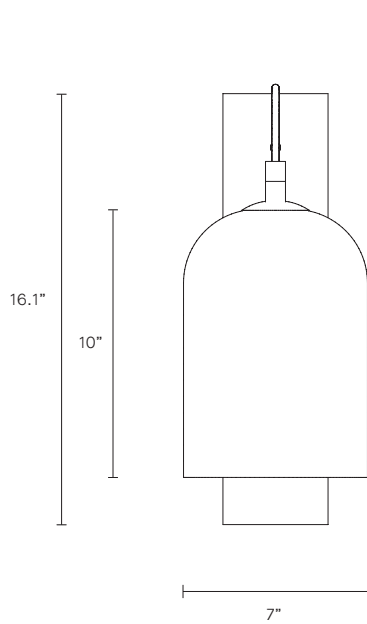

INDI COLLECTION

WALL SCONCE

UL SPECIFICATION SHEET

NORTH AMERICA

IN_WS_UL_20V1

ABOUT INDI

A relaxed yet striking design, the handcrafted Indi collection embodies the beauty of black with pared back simplicity.

Honest materials unite with detailed craftsmanship, each Indi shade is individually woven by skilled artisan hands.

Indi shade is removable for easy cleaning.

Indi available in wall sconce, pendant, table lamp and floor lamp.

LEAD TIME

8 - 10 weeks

LIGHT SOURCE

120V E12 LED Filament 4W
2700K warm white
350 lumens
Dimmable
Globe included

WEIGHT

10 lb

SMALL LUMI DIMENSIONS

Shade 5.1" x 5.1" x 6.9"
Backplate 11.2" x 3.9"

INSTALLATION

Supplied with mounting plate to fit 4.0/3.5 Jbox

CERTIFICATION

US/ETL/CA

WARRANTY

3 years

FITTING FINISHES

Articolo Black (shown)
Matte White

SHADE COLOURS

Clear (shown)
Smoke

WEAVE COLOURS

Black (shown)
Natural
Black and Natural
Sand

FLEX CORD COLOURS

Black (shown)
White
Ivory