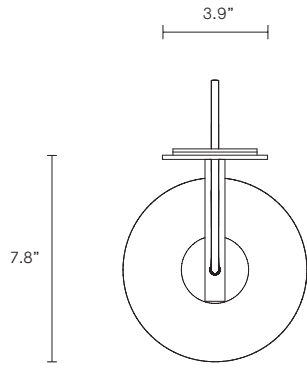

INDI COLLECTION

WALL SCONCE

UL SPECIFICATION SHEET

NORTH AMERICA

IN_WS_UL_20V1

ABOUT INDI

A relaxed yet striking design, the handcrafted Indi collection embodies the beauty of black with pared back simplicity.

Honest materials unite with detailed craftsmanship, each Indi shade is individually woven by skilled artisan hands.

Indi shade is removable for easy cleaning.

Indi available in wall sconce, pendant, table lamp and floor lamp.

LEAD TIME

8 - 10 weeks

LIGHT SOURCE

120V E12 LED Filament 4W
2700K warm white
350 lumens
Dimmable
Globe included

WEIGHT

10 lb

SMALL LUMI DIMENSIONS

Shade 5.1" x 5.1" x 6.9"
Backplate 11.2" x 3.9"

INSTALLATION

Supplied with mounting plate to fit 4.0/3.5 Jbox

CERTIFICATION

US/ETL/CA

WARRANTY

3 years

FITTING FINISHES

Articolo Black (shown)
Matte White

SHADE COLOURS

Clear (shown)
Smoke

WEAVE COLOURS

Black (shown)
Natural
Black and Natural
Sand

FLEX CORD COLOURS

Black (shown)
White
Ivory