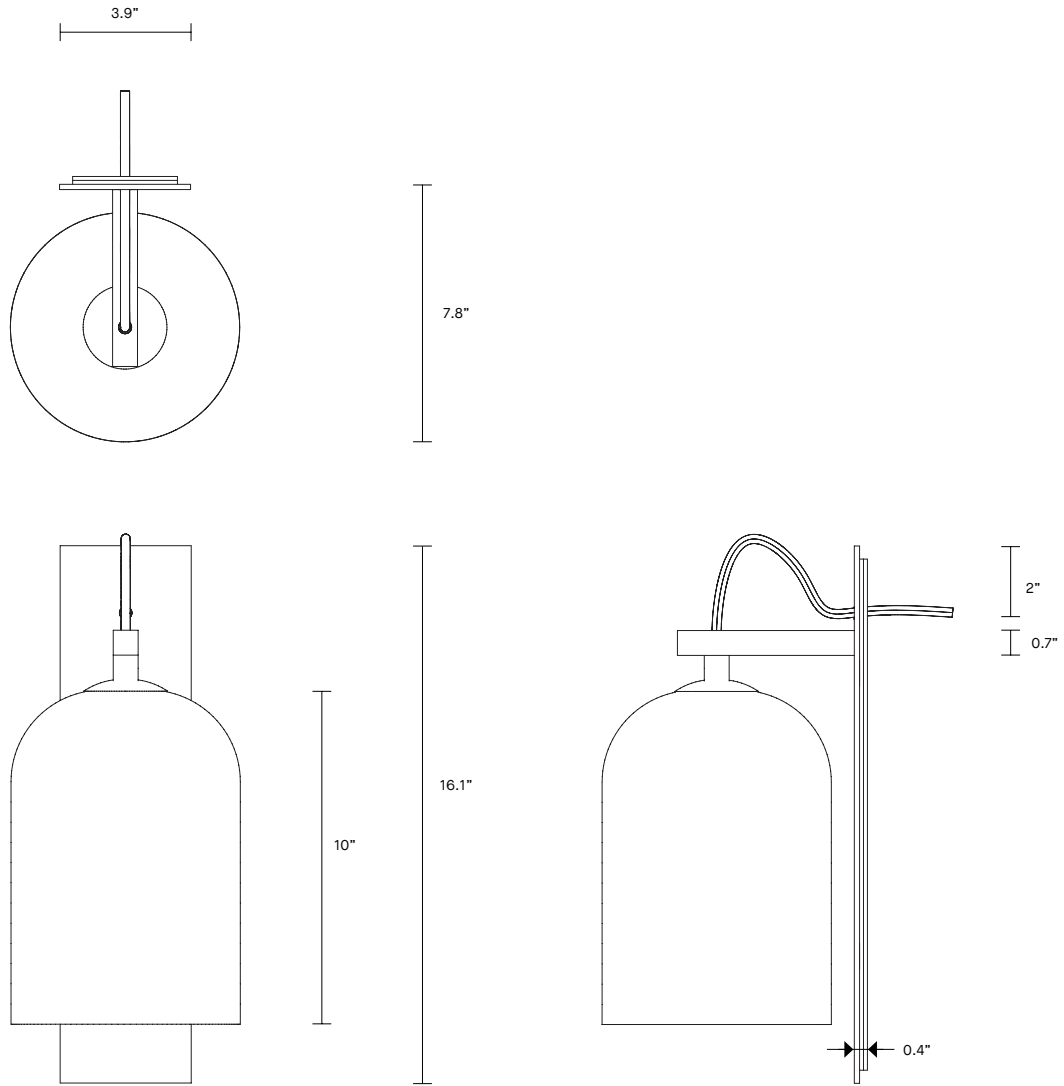

INDI COLLECTION

WALL SCONCE

UL SPECIFICATION SHEET

NORTH AMERICA

IN_LWS_S_L_L_18V3

ABOUT INDI

A relaxed yet striking design, the handcrafted Indi collection embodies the beauty of black with pared back simplicity

LEAD TIME

8 - 10 weeks

LIGHT SOURCE

110V E12 Small Fancy Round (35W)

Dimmable

INSTALLATION

Supplied with mounting plate to fit 4.0/3.5 Jbox

WEIGHT

FLEX CORD COLOUR

Black (cover)
Ivory
White