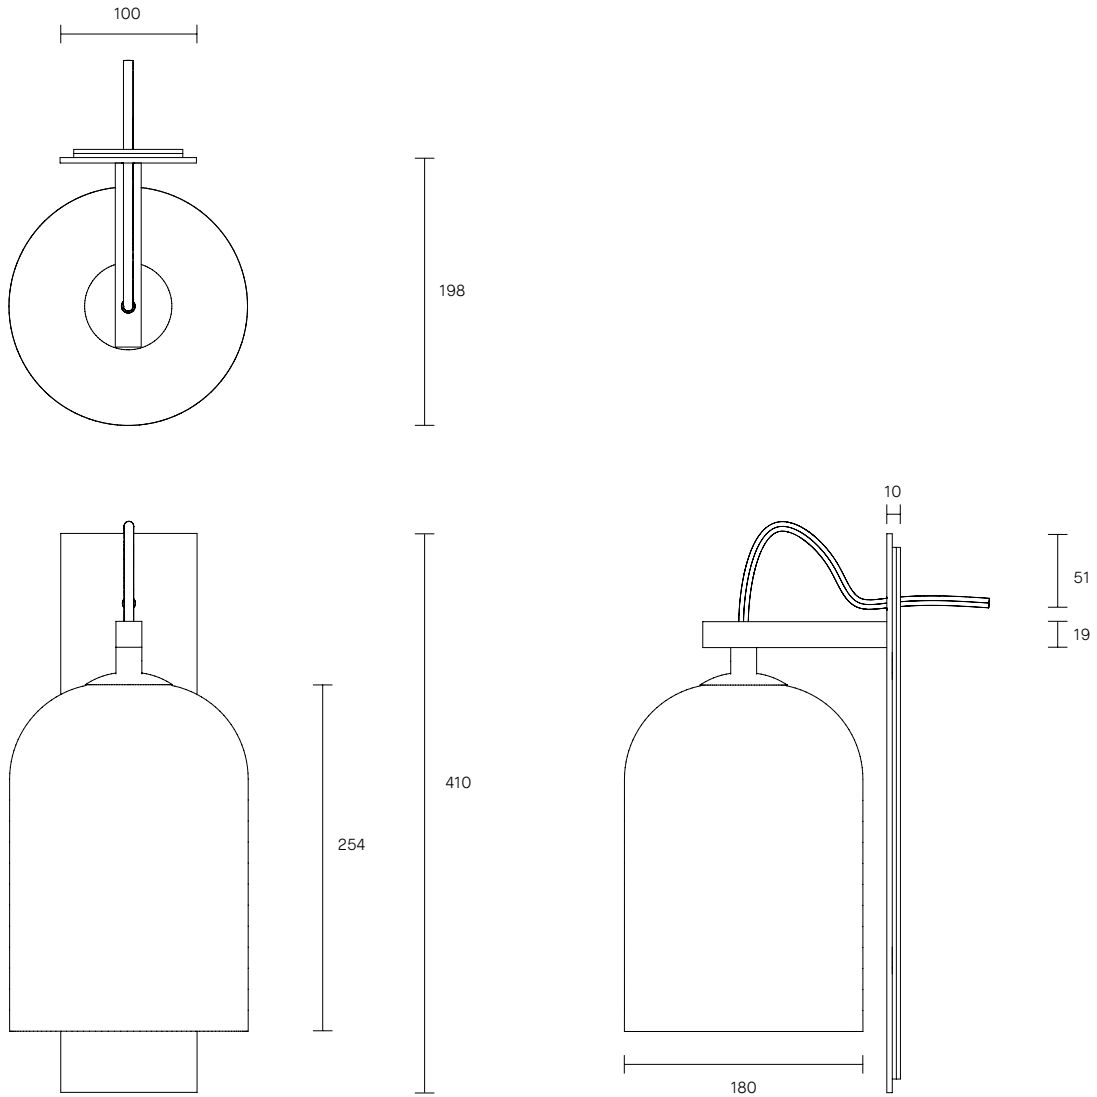

INDI COLLECTION

WALL SCONCE

SPECIFICATION SHEET

AUSTRALIA / INTERNATIONAL

IN_SWS_S_AU_18V3

ABOUT INDI

A relaxed yet striking design, the handcrafted Indi collection embodies the beauty of black with pared back simplicity

Honest materials unite with detailed craftsmanship, each Indi shade is individually woven by skilled artisan hands.

Indi shade is removable for easy cleaning.

Indi available in wall sconce, pendant, table lamp, floor lamp.

LEAD TIME

6 - 8 weeks

LIGHT SOURCE

240V, E14 small fancy round (35W)

Dimmable

WEIGHT

3 kg

FITTING FINISH

Articolo Black (cover)
Matte White
Brass Arm Detail

FLEX CORD COLOURS

Black (cover)
White
Natural Linen
Mid Grey
Black and White

SHADE COMBINATIONS

Black and natural weave on clear glass shade
Black weave on clear glass shade (cover)
Black weave on smoke glass shade