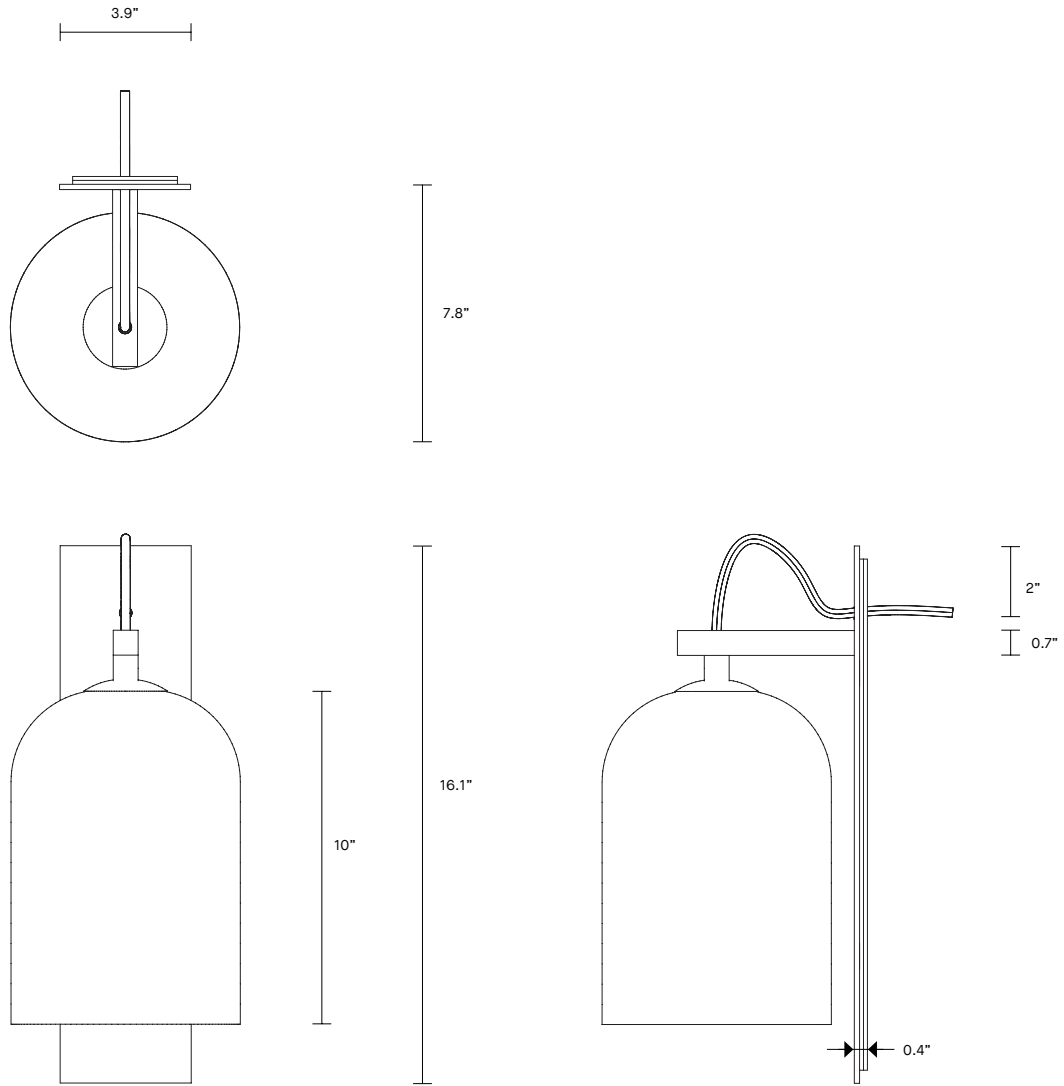

INDI COLLECTION

WALL SCONCE

UL SPECIFICATION SHEET

NORTH AMERICA

IN_SWS_S_L_18V3

ABOUT INDI

A relaxed yet striking design, the handcrafted Indi collection embodies the beauty of black with pared back simplicity

Honest materials unite with detailed craftsmanship, each Indi shade is individually woven by skilled artisan hands.

Indi shade is removable for easy cleaning.

Indi available in wall sconce, pendant, table lamp, floor lamp.

LEAD TIME

8 - 10 weeks

LIGHT SOURCE

110V E12 Small Fancy Round (35W)

Dimmable

INSTALLATION

Supplied with mounting plate to fit 4.0/3.5 Jbox

WEIGHT

10lb

FITTING FINISHES

Articolo Black (cover)
Matte White
Brass Arm Detail

SHADE COMBINATIONS

Clear glass shade with Black and Natural weave
Clear glass shade (cover) with Black weave
Smoke glass shade with Black weave

FLEX CORD COLOUR

Black (cover)
Ivory
White