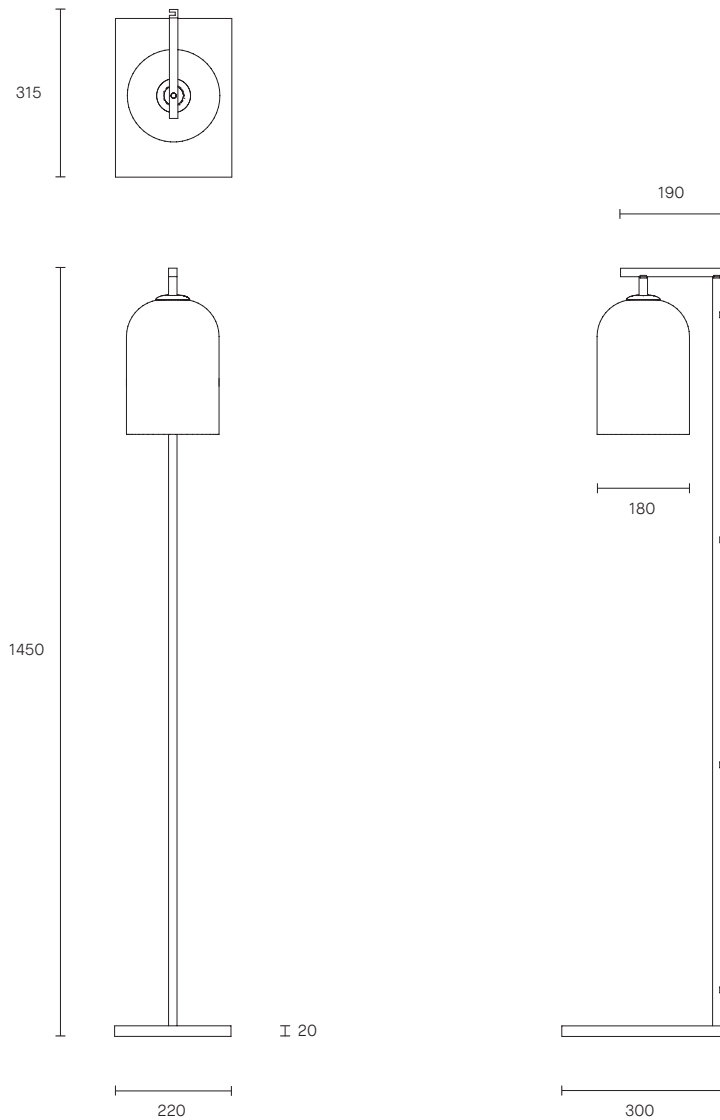

LUMI COLLECTION
FLOOR LAMP

SPECIFICATION SHEET
AUSTRALIA / INTERNATIONAL

ARTICOLO

LUMI COLLECTION

FLOOR LAMP

SPECIFICATION SHEET

AUSTRALIA / INTERNATIONAL

LU_FL_S_AU_19V3

The Lumi shades are removable for easy cleaning.

Lumi is available in wall sconce, table lamp, floor lamp and pendant.

LEAD TIME

6 - 8 weeks

LIGHT SOURCE

240V E14 Fancy Round 4W LED
2700K warm white
400 lumens
Globe included

WEIGHT

17kg

CERTIFICATION

CE/AU

WARRANTY

3 years

FITTING FINISHES

Articolo Black (shown)
Matte White
Brass