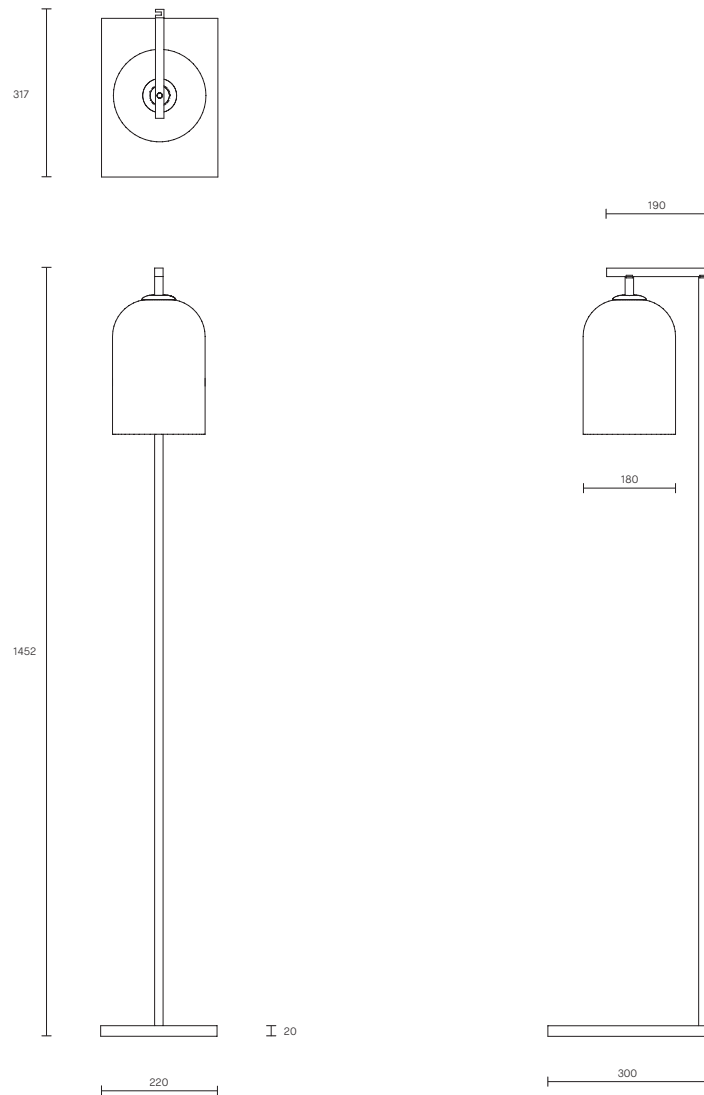

LUMI COLLECTION
FLOOR LAMP

SPECIFICATION SHEET
AUSTRALIA / INTERNATIONAL

ARTICOLO

LUMI COLLECTION

FLOOR LAMP

SPECIFICATION SHEET

AUSTRALIA / INTERNATIONAL

LU_FL_S_L_19V3

The Lumi shades are removable for easy cleaning.

Lumi is available in wall sconce, table lamp, floor lamp and pendant.

LEAD TIME

6 - 8 weeks

LIGHT SOURCE

240V E14 95mm 60W
2700K warm white
405 lumens
Dimmable
Globe included