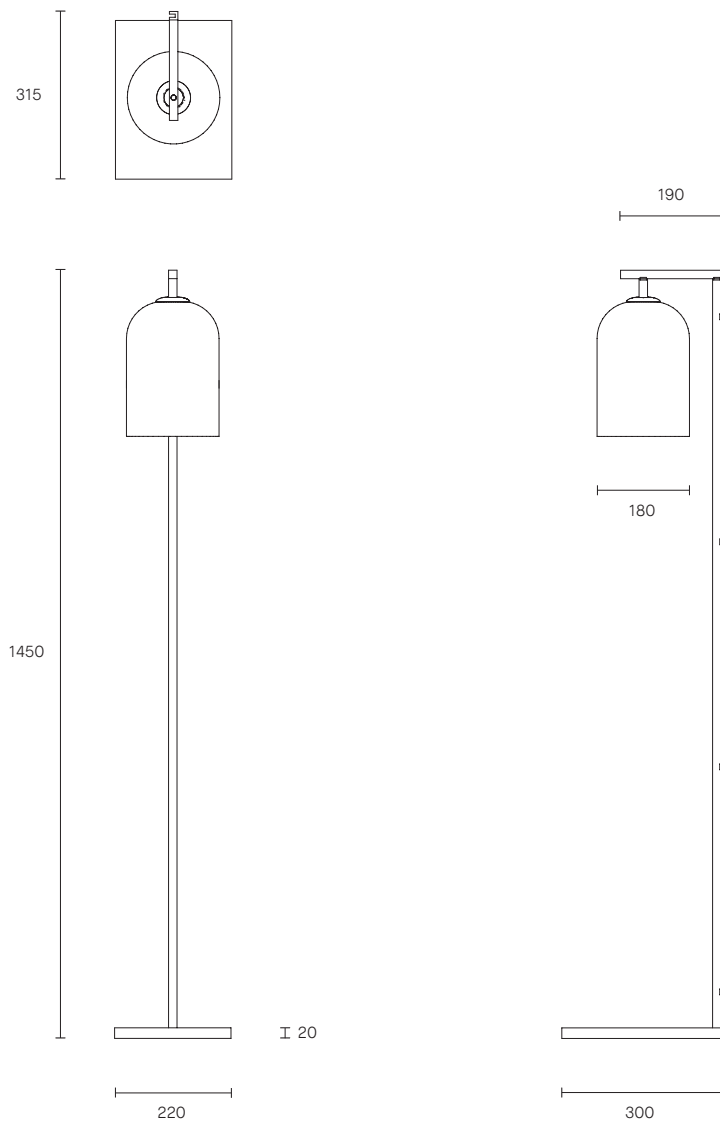

LUMI COLLECTION
FLOOR LAMP

SPECIFICATION SHEET
AUSTRALIA / INTERNATIONAL

ARTICOLO

LUMI COLLECTION

FLOOR LAMP

SPECIFICATION SHEET

AUSTRALIA / INTERNATIONAL

LU_FL_S_AU_20V1

The Lumi shades are removable for easy cleaning.

Lumi is available in wall sconce, table lamp, floor lamp and pendant.

LEAD TIME

6 - 8 weeks

LIGHT SOURCE

240V E14 Fancy Round 4W LED
2700K warm white
400 lumens
Globe included

WEIGHT

17kg

CERTIFICATION

CE/AU

WARRANTY

3 years

FITTING FINISHES

Articolo Black (shown)
Matte White
Brass