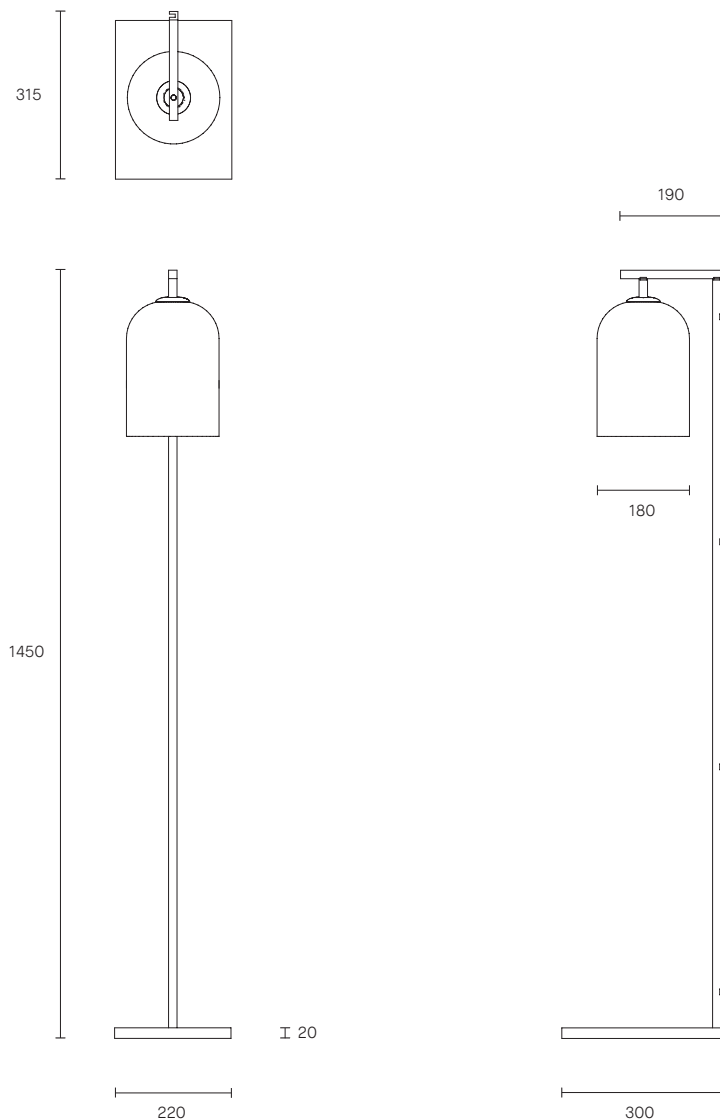

LUMI COLLECTION

FLOOR LAMP

SPECIFICATION SHEET

AUSTRALIA / INTERNATIONAL

LU_FL_S_AU_19V3

ABOUT LUMI

Lumi is timeless in its refined elegance and simplicity of form, its distinctive design characterized by one mouthblown glass vessel cocooned in the other. Together, the vessels express feminine fluidity of form while celebrating the subtle striations found in organic mouthblown glass.

The Lumi shades are removable for easy cleaning.

Lumi is available in wall sconce, table lamp, floor lamp and pendant.

LEAD TIME

6 - 8 weeks

LIGHT SOURCE

240V E14 Fancy Round 4W LED
2700K warm white
400 lumens
Globe included

WEIGHT

17kg

CERTIFICATION

CE/AU

WARRANTY

3 years

FITTING FINISHES

Articolo Black (shown)
Matte White
Brass