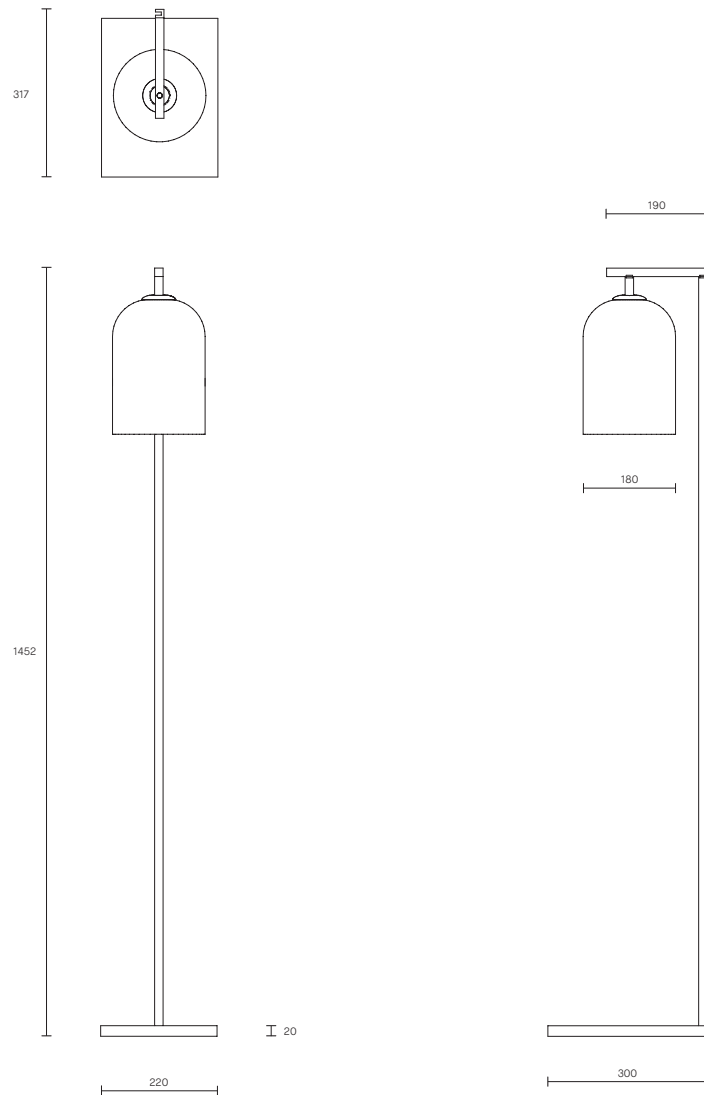

LUMI COLLECTION

FLOOR LAMP

SPECIFICATION SHEET

AUSTRALIA / INTERNATIONAL

LU_FL_S_L_19V3

ABOUT LUMI

Lumi is timeless in its refined elegance and simplicity of form, its distinctive design characterized by one mouthblown glass vessel cocooned in the other. Together, the vessels express feminine fluidity of form while celebrating the subtle striations found in organic mouthblown glass.

The Lumi shades are removable for easy cleaning.

Lumi is available in wall sconce, table lamp, floor lamp and pendant.

LEAD TIME

6 - 8 weeks

LIGHT SOURCE

240V E14 95mm 60W
2700K warm white
405 lumens
Dimmable
Globe included

WEIGHT

17kg

CERTIFICATION

CE/AU

WARRANTY

3 years

FITTING FINISHES

Articolo Black (shown)
Matte White
Brass