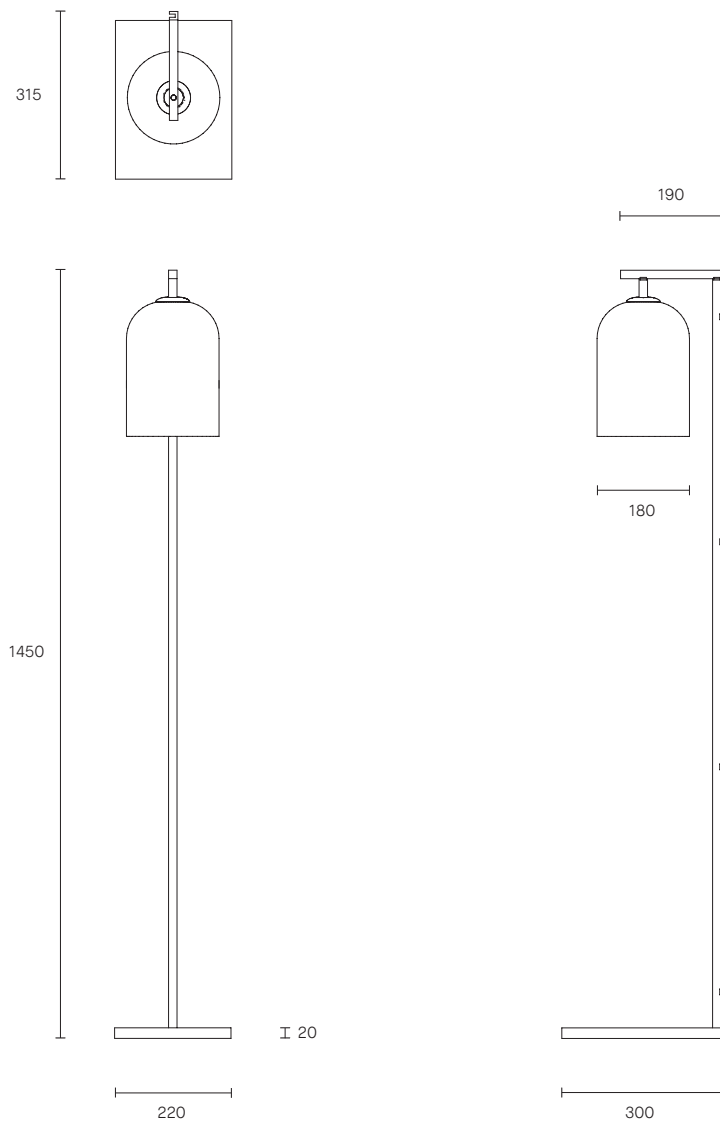

LUMI COLLECTION

FLOOR LAMP

SPECIFICATION SHEET

AUSTRALIA / INTERNATIONAL

LU_FL_S_AU_20V1

ABOUT LUMI

Lumi is timeless in its refined elegance and simplicity of form, its distinctive design characterized by one mouthblown glass vessel cocooned in the other. Together, the vessels express feminine fluidity of form while celebrating the subtle striations found in organic mouthblown glass.

The Lumi shades are removable for easy cleaning.

Lumi is available in wall sconce, table lamp, floor lamp and pendant.

LEAD TIME

6 - 8 weeks

LIGHT SOURCE

240V E14 Fancy Round 4W LED
2700K warm white
400 lumens
Globe included

WEIGHT

17kg

CERTIFICATION

CE/AU

WARRANTY

3 years

FITTING FINISHES

Articolo Black (shown)
Matte White
Brass