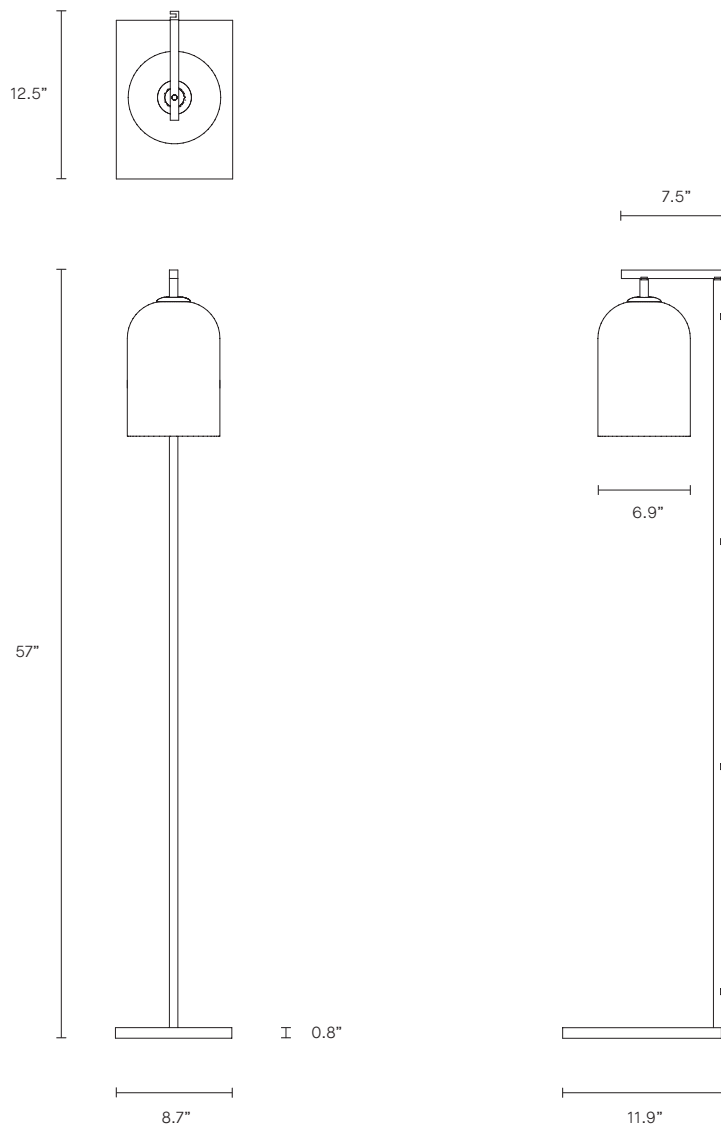

LUMI COLLECTION

FLOOR LAMP

UL SPECIFICATION SHEET

NORTH AMERICA

LU_FL_UL_20V1

ABOUT LUMI

Lumi is timeless in its refined elegance and simplicity of form, its distinctive design characterized by one mouthblown glass vessel cocooned in the other. Together, the vessels express feminine fluidity of form while celebrating the subtle striations found in organic mouthblown glass.

The Lumi shades are removable for easy cleaning.

Lumi is available in wall sconce, table lamp, floor lamp and pendant.

LEAD TIME

8 - 10 weeks

LIGHT SOURCE

120V E12 LED Filament 4W
2700K warm white
350 lumens
Globe included

WEIGHT

37.5 lb

CERTIFICATION

US/ETL/CA

WARRANTY

3 years

FITTING FINISHES

Articolo Black (shown)
Matte White
Brass