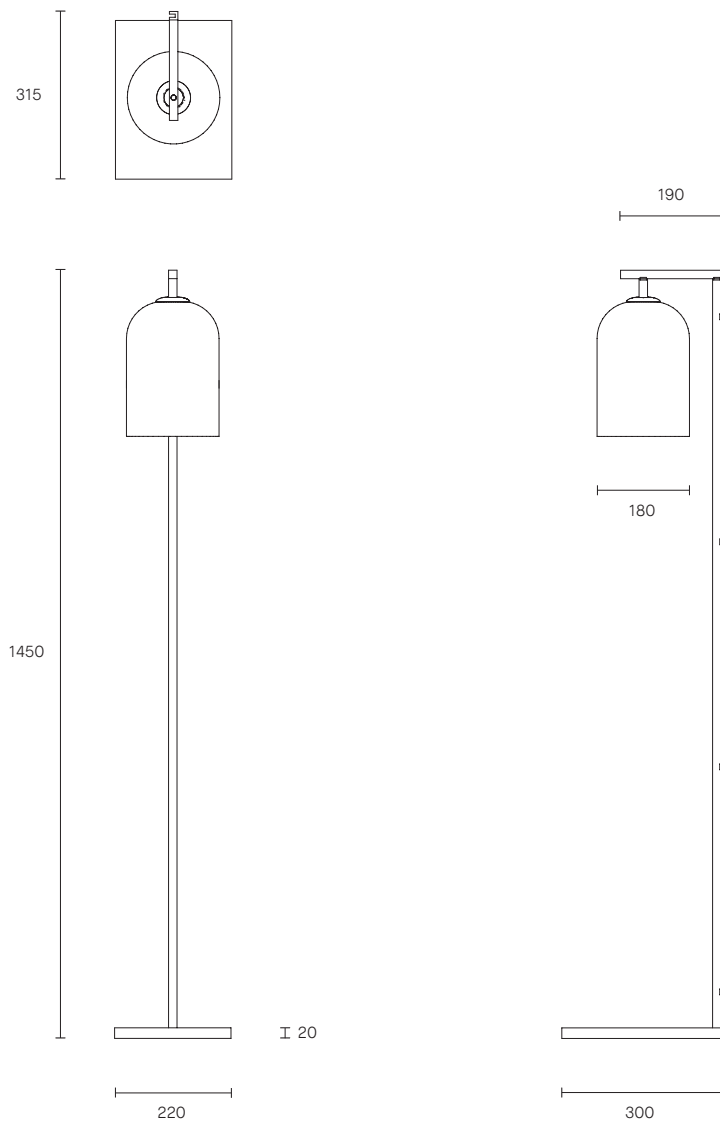

LUMI COLLECTION
FLOOR LAMP

SPECIFICATION SHEET
AUSTRALIA / INTERNATIONAL

ARTICOLO

LUMI COLLECTION

FLOOR LAMP

SPECIFICATION SHEET

AUSTRALIA / INTERNATIONAL

LU_FL_S_AU_19V3

The Lumi shades are removable for easy cleaning.

Lumi is available in wall sconce, table lamp, floor lamp and pendant.

LEAD TIME

6 - 8 weeks

LIGHT SOURCE

240V E14 Fancy Round 4W LED
2700K warm white
400 lumens
Globe included

WEIGHT

17kg

CERTIFICATION

CE/AU

WARRANTY

3 years

FITTING FINISHES

Articolo Black (shown)
Matte White
Brass