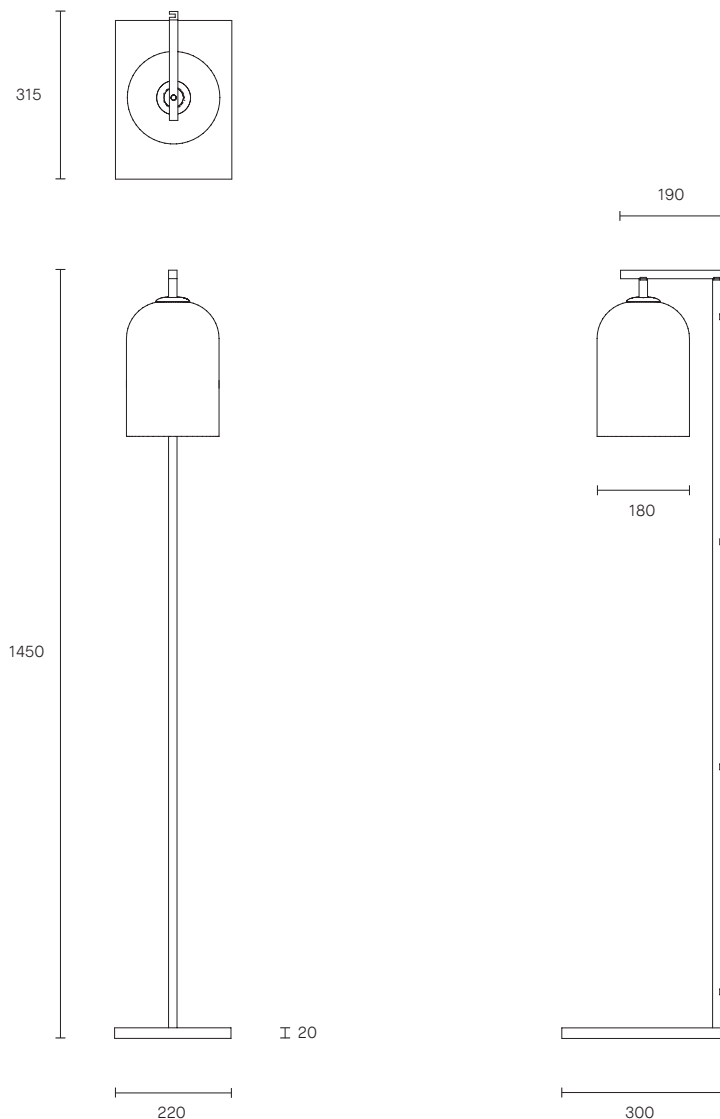

LUMI COLLECTION
FLOOR LAMP

SPECIFICATION SHEET
AUSTRALIA / INTERNATIONAL

ARTICOLO

LUMI COLLECTION

FLOOR LAMP

SPECIFICATION SHEET

AUSTRALIA / INTERNATIONAL

LU_FL_S_AU_20V1

The Lumi shades are removable for easy cleaning.

Lumi is available in wall sconce, table lamp, floor lamp and pendant.

LEAD TIME

6 - 8 weeks

LIGHT SOURCE

240V E14 Fancy Round 4W LED

2700K warm white

400 lumens

Globe included

WEIGHT

17kg

CERTIFICATION

CE/AU

WARRANTY

3 years

FITTING FINISHES