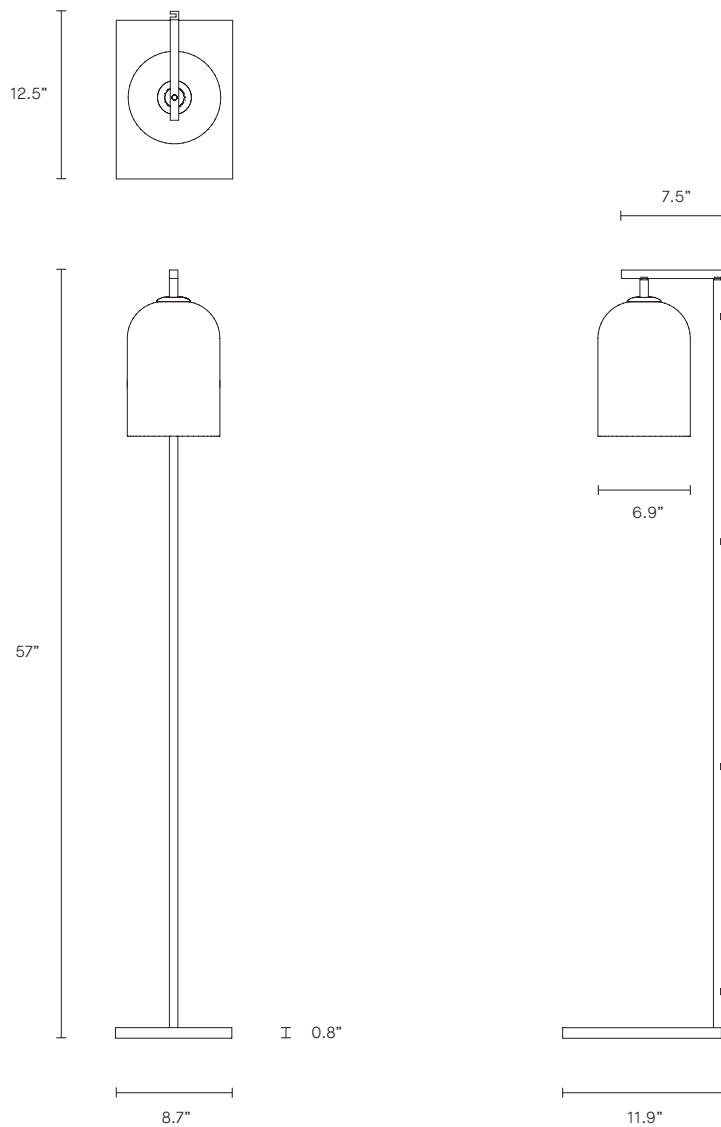

LUMI COLLECTION
FLOOR LAMP

UL SPECIFICATION SHEET
NORTH AMERICA

ARTICOLO

LUMI COLLECTION

FLOOR LAMP

UL SPECIFICATION SHEET

NORTH AMERICA

LU_FL_UL_20V1

The Lumi shades are removable for easy cleaning.

Lumi is available in wall sconce, table lamp, floor lamp and pendant.

LEAD TIME

8 - 10 weeks

LIGHT SOURCE

120V E12 LED Filament 4W
2700K warm white
350 lumens
Globe included

WEIGHT

37.5 lb

CERTIFICATION

US/ETL/CA

WARRANTY

3 years

FITTING FINISHES

Articolo Black (shown)
Matte White
Brass