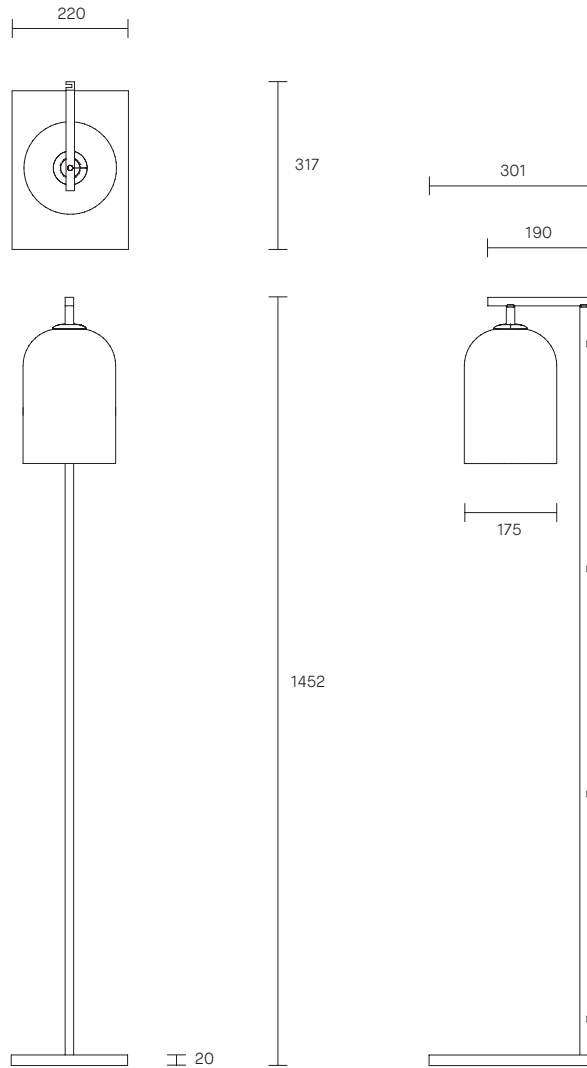

LUMI COLLECTION

FLOOR LAMP

SPECIFICATION SHEET

AUSTRALIA / INTERNATIONAL

LU_FL_S_AU_18V3

ABOUT LUMI

Lumi is timeless in its refined elegance and simplicity of form, its distinctive design characterized by one mouthblown glass vessel cocooned in the other. Together, the vessels express feminine fluidity of form while celebrating the subtle striations found in organic mouthblown glass.

The Lumi shades are removable for easy cleaning.

Lumi is available in wall sconce, table lamp, floor lamp and pendant.

LEAD TIME

6 - 8 weeks

LIGHT SOURCE

240V, E14 small fancy round (35W)

Dimmable

WEIGHT

17 kg

FITTING FINISH

Articolo Black (cover)
Matte White

FLEX CORD COLOURS

Black
White
Natural Linen
Mid Grey
Black and White (cover)

SHADE COMBINATIONS

Smoke / Smoke (cover)
Smoke / Frosted Smoke
Grey / Grey
Clear / White
Drunken Emerald / Drunken Emerald

(Outer shade listed first/inner shade listed second)