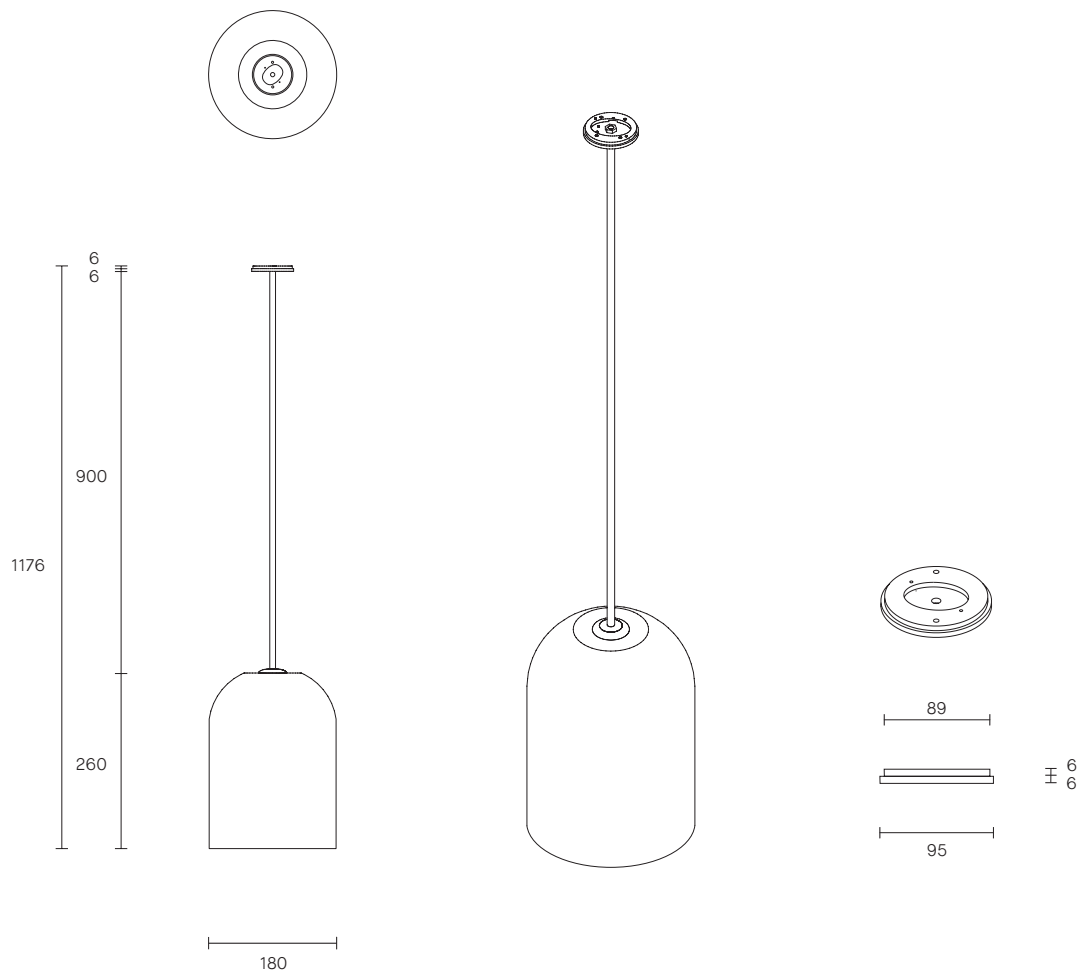

LUMI COLLECTION

PENDANT

SPECIFICATION SHEET

AUSTRALIA / INTERNATIONAL

LU_P_S_AU_19V3

ABOUT LUMI

Lumi is timeless in its refined elegance and simplicity of form, its distinctive design characterized by one mouthblown glass vessel cocooned in the other. Together, the vessels express feminine fluidity of form while celebrating the subtle striations found in organic mouthblown glass.

The Lumi shades are removable for easy cleaning.

Lumi is available in wall sconce, table lamp, floor lamp and pendant.

LEAD TIME

6 - 8 weeks

LIGHT SOURCE

240V E14 Fancy Round 4W LED
2700K warm white
400 lumens
Dimmable
Globe included

CUSTOMISATION

Variations to rod length can be specified at time of order placement.
Standard drop length up to 1200mm. Additional charge will apply for longer drop lengths, price upon request.

WEIGHT
6kg

FITTING FINISHES

Articolo Black (shown)
Matte White
Brass
Mid Bronze

EXTERIOR SHADE COLOUR

Clear
Smoke
Grey (shown)
Drunken Emerald

INTERIOR SHADE COLOUR

Frosted White
Frosted Smoke
Smoke
Grey (shown)
Drunken Emerald

CERTIFICATION
CE/AU

WARRANTY
3 years