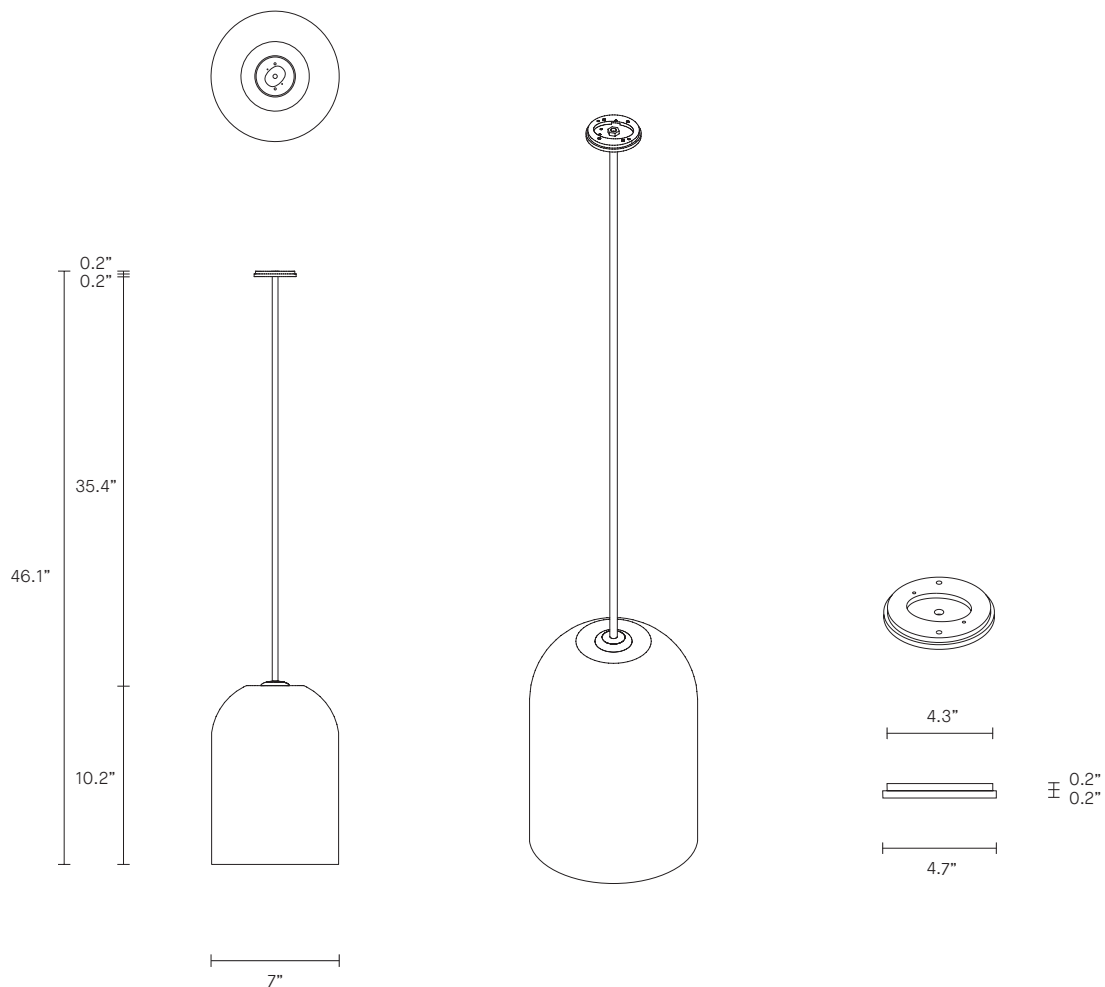

LUMI COLLECTION

PENDANT

UL SPECIFICATION SHEET

NORTH AMERICA

LU_P_UL_20V1

ABOUT LUMI

Lumi is timeless in its refined elegance and simplicity of form, its distinctive design characterized by one mouthblown glass vessel cocooned in the other. Together, the vessels express feminine fluidity of form while celebrating the subtle striations found in organic mouthblown glass.

The Lumi shades are removable for easy cleaning.

Lumi is available in wall sconce, table lamp, floor lamp and pendant.

LEAD TIME

8 - 10 weeks

LIGHT SOURCE

120V E12 LED Filament 4W
2700K warm white
350 lumens
Dimmable
Globe included

WEIGHT

21 lb

CUSTOMISATION

Variations to rod length can be specified at time of order placement

INSTALLATION

Supplied with mounting plate to fit 4.0/3.5 Jbox

FITTING FINISHES

Articolo Black (shown)
Matte White
Brass
Mid Bronze

EXTERIOR SHADE COLOUR

Clear
Smoke
Grey (shown)
Drunken Emerald

INTERIOR SHADE COLOUR

Frosted White
Frosted Smoke
Smoke
Grey (shown)
Drunken Emerald

CERTIFICATION

US/ETL/CA

WARRANTY

3 years