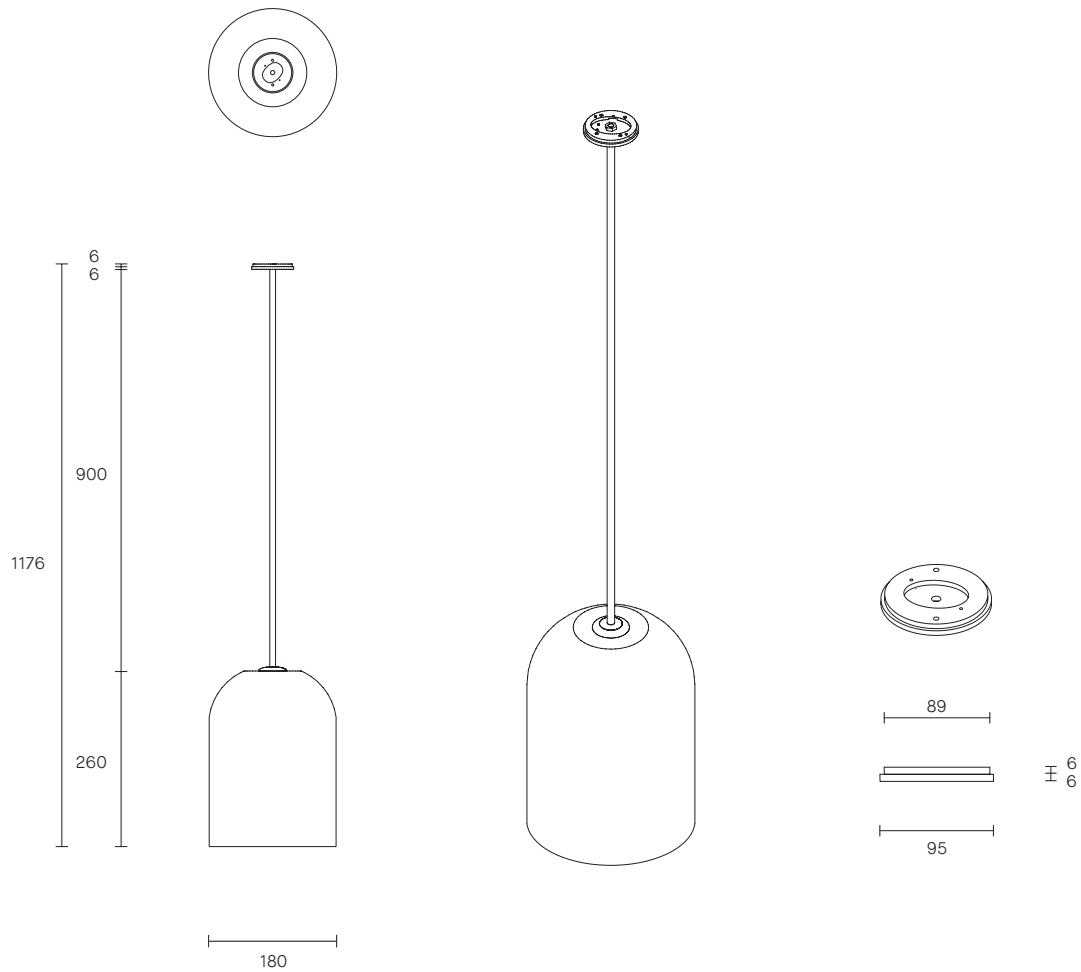

LUMI COLLECTION

PENDANT

SPECIFICATION SHEET

AUSTRALIA / INTERNATIONAL

LU_P_S_AU_19V3

ABOUT LUMI

Lumi is timeless in its refined elegance and simplicity of form, its distinctive design characterized by one mouthblown glass vessel cocooned in the other. Together, the vessels express feminine fluidity of form while celebrating the subtle striations found in organic mouthblown glass.

The Lumi shades are removable for easy cleaning.

Lumi is available in wall sconce, table lamp, floor lamp and pendant.

LEAD TIME

6 - 8 weeks

LIGHT SOURCE

240V E14 Fancy Round 4W LED
2700K warm white
400 lumens
Dimmable
Globe included

WEIGHT

6kg

CUSTOMISATION

Variations to rod length can be specified at time of order placement

CERTIFICATION

CE/AU

WARRANTY

3 years

FITTING FINISHES

Articolo Black (shown)
Matte White
Brass
Mid Bronze

EXTERIOR SHADE COLOUR

Clear
Smoke (shown)
Grey
Drunken Emerald

INTERIOR SHADE COLOUR

Frosted White
Frosted Smoke
Smoke (shown)
Grey
Drunken Emerald