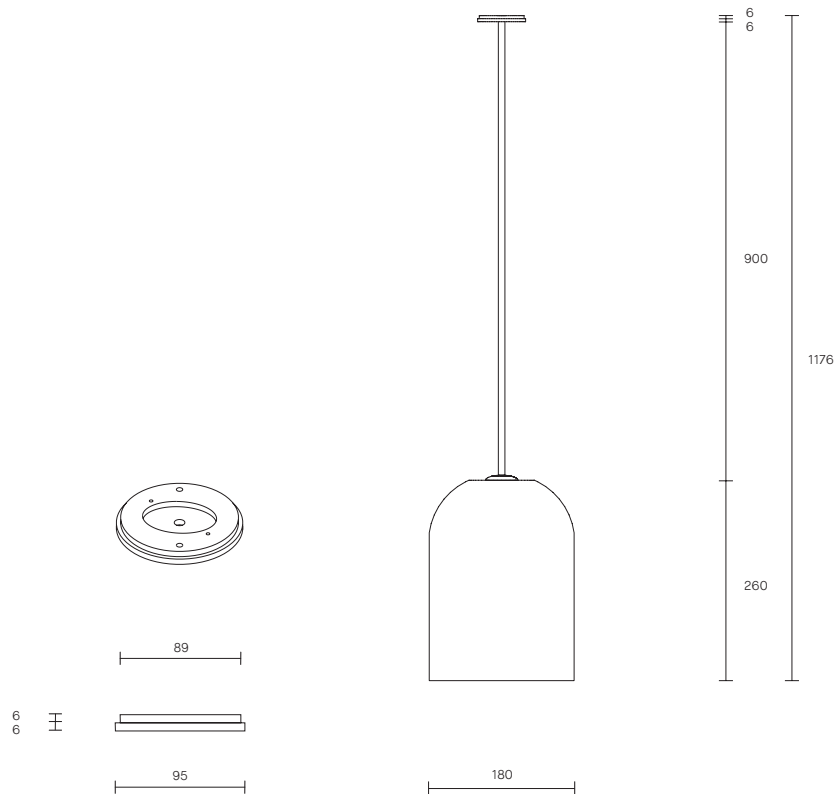

LUMI COLLECTION

PENDANT

SPECIFICATION SHEET

AUSTRALIA / INTERNATIONAL

LU_RP_S_L_19V3

ABOUT LUMI

Lumi is timeless in its refined elegance and simplicity of form, its distinctive design characterized by one mouthblown glass vessel cocooned in the other. Together, the vessels express feminine fluidity of form while celebrating the subtle striations found in organic mouthblown glass.

The Lumi shades are removable for easy cleaning.

Lumi is available in wall sconce, table lamp, floor lamp and pendant.

LEAD TIME

6 - 8 weeks

LIGHT SOURCE

240V E14 95mm 60W
2700K warm white
405 lumens
Dimmable
Globe included

WEIGHT

6kg

CUSTOMISATION

Variations to rod length can be specified at time of order placement

CERTIFICATION

CE/AU

WARRANTY

3 years

FITTING FINISHES

Articolo Black (shown)
Matte White
Brass
Mid Bronze

EXTERIOR SHADE COLOUR

Clear
Smoke (shown)
Grey
Drunken Emerald

INTERIOR SHADE COLOUR

Frosted White
Frosted Smoke
Smoke (shown)
Grey
Drunken Emerald