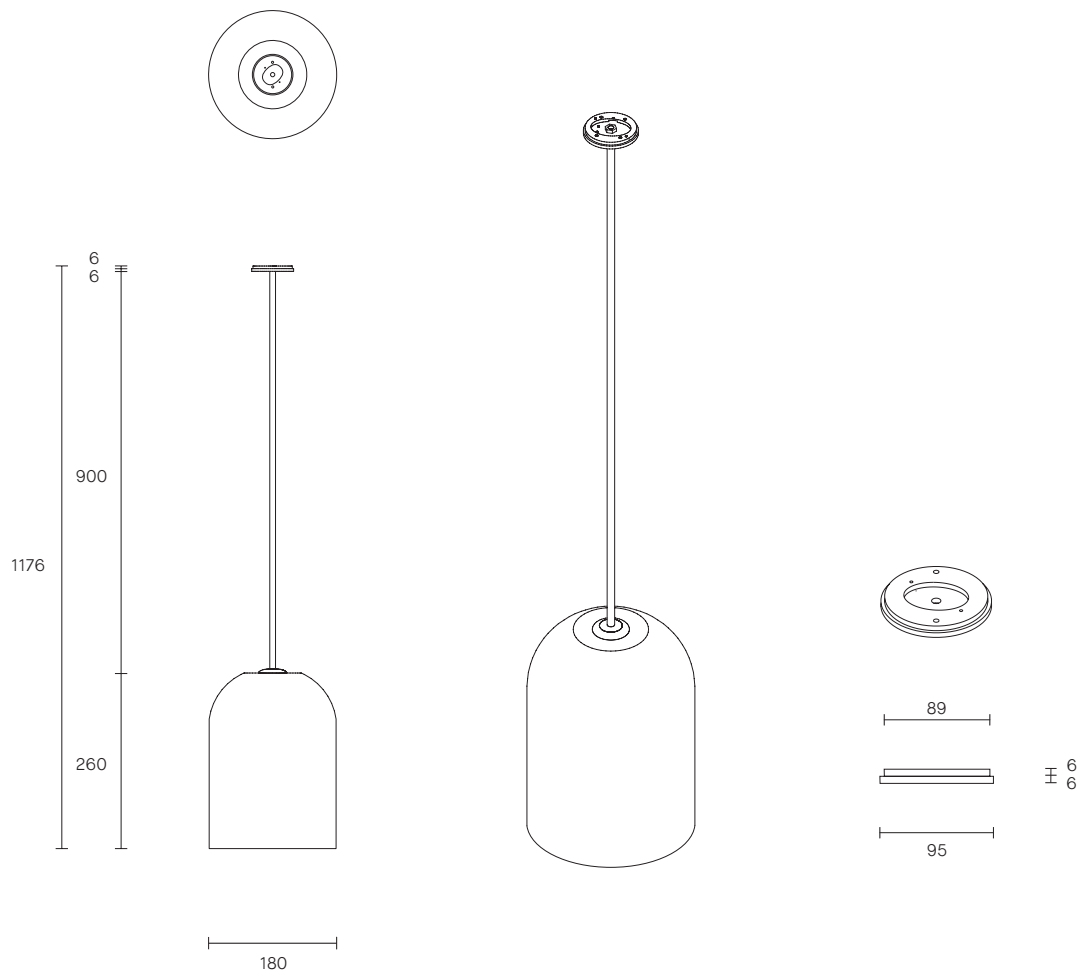

LUMI COLLECTION

PENDANT

SPECIFICATION SHEET

AUSTRALIA / INTERNATIONAL

LU_P_S_AU_19V3

ABOUT LUMI

Lumi is timeless in its refined elegance and simplicity of form, its distinctive design characterized by one mouthblown glass vessel cocooned in the other. Together, the vessels express feminine fluidity of form while celebrating the subtle striations found in organic mouthblown glass.

The Lumi shades are removable for easy cleaning.

Lumi is available in wall sconce, table lamp, floor lamp and pendant.

LEAD TIME

6 - 8 weeks

LIGHT SOURCE

240V E14 Fancy Round 4W LED
2700K warm white
400 lumens
Dimmable
Globe included

CUSTOMISATION

Variations to rod length can be specified at time of order placement.
Standard drop length up to 1200mm. Additional charge will apply for longer drop lengths, price upon request.

WEIGHT
6kg