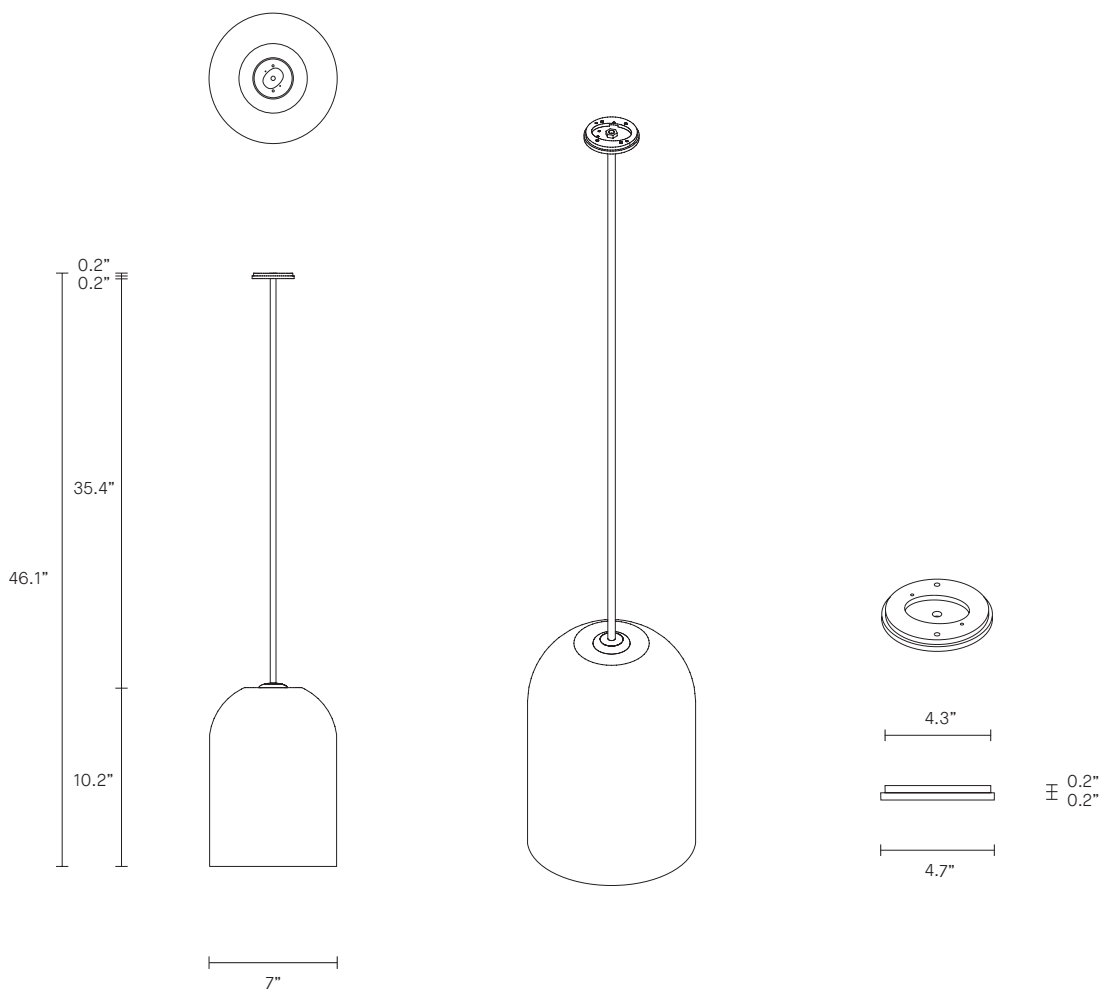

LUMI COLLECTION
PENDANT

UL SPECIFICATION SHEET
NORTH AMERICA

ARTICOLO

LUMI COLLECTION

PENDANT

UL SPECIFICATION SHEET

NORTH AMERICA

LU_P_UL_20V1

ABOUT LUMI

Lumi is timeless in its refined elegance and simplicity of form, its distinctive design characterized by one mouthblown glass vessel cocooned in the other. Together, the vessels express feminine fluidity of form while celebrating the subtle striations found in organic mouthblown glass.

The Lumi shades are removable for easy cleaning.

Lumi is available in wall sconce, table lamp, floor lamp and pendant.

LEAD TIME

8 - 10 weeks

LIGHT SOURCE

120V E12 LED Filament 4W
2700K warm white
350 lumens
Dimmable
Globe included

WEIGHT

21 lb

CUSTOMISATION

Variations to rod length can be specified at time of order placement

INSTALLATION

Supplied with mounting plate to fit 4.0/3.5 Jbox

FITTING FINISHES

Articolo Black (shown)
Matte White
Brass
Mid Bronze