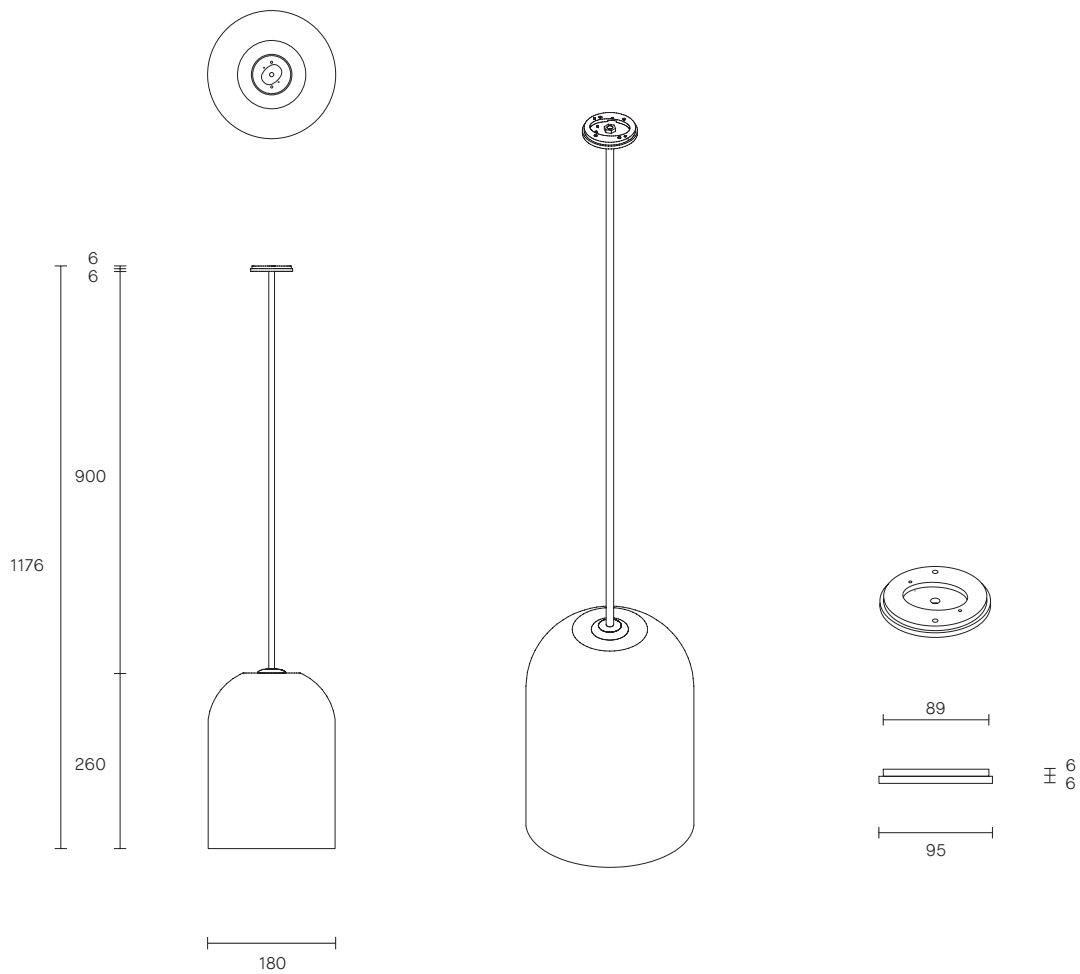

LUMI COLLECTION

PENDANT

SPECIFICATION SHEET

AUSTRALIA / INTERNATIONAL

LU_P_S_AU_19V3

ABOUT LUMI

Lumi is timeless in its refined elegance and simplicity of form, its distinctive design characterized by one mouthblown glass vessel cocooned in the other. Together, the vessels express feminine fluidity of form while celebrating the subtle striations found in organic mouthblown glass.

The Lumi shades are removable for easy cleaning.

Lumi is available in wall sconce, table lamp, floor lamp and pendant.

LEAD TIME

6 - 8 weeks

LIGHT SOURCE

240V E14 Fancy Round 4W LED
2700K warm white
400 lumens
Dimmable
Globe included

WEIGHT

6kg

CUSTOMISATION

Variations to rod length can be specified at time of order placement

CERTIFICATION

CE/AU

WARRANTY

3 years

FITTING FINISHES

Articolo Black
Matte White (shown)
Brass
Mid Bronze

EXTERIOR SHADE COLOUR

Clear (shown)
Smoke
Grey
Drunken Emerald

INTERIOR SHADE COLOUR

Frosted White (shown)
Frosted Smoke
Smoke
Grey
Drunken Emerald