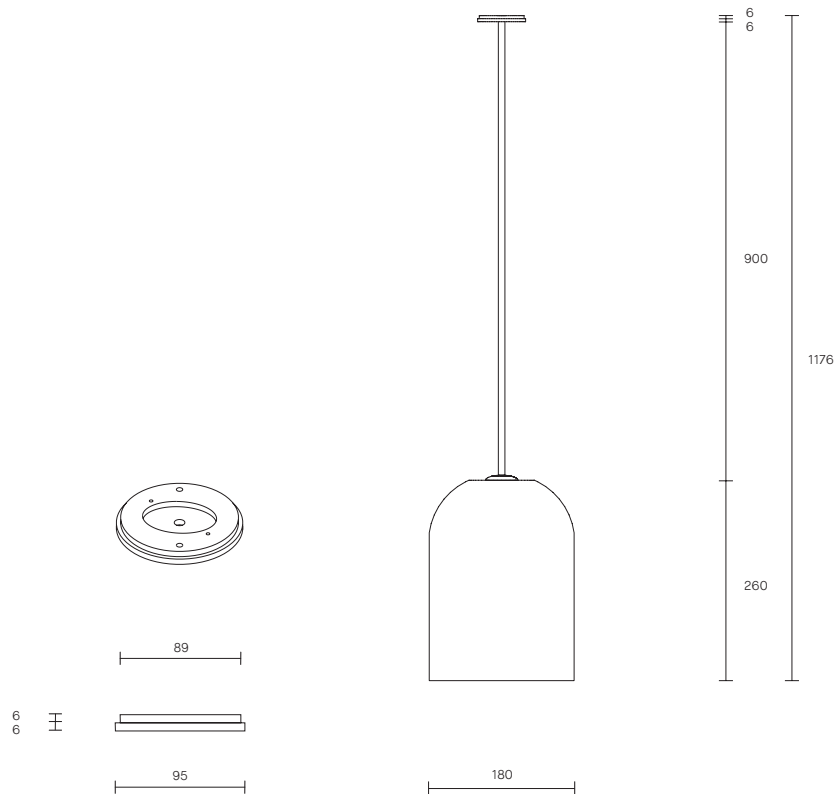

LUMI COLLECTION

PENDANT

SPECIFICATION SHEET

AUSTRALIA / INTERNATIONAL

LU_RP_S_L_19V3

ABOUT LUMI

Lumi is timeless in its refined elegance and simplicity of form, its distinctive design characterized by one mouthblown glass vessel cocooned in the other. Together, the vessels express feminine fluidity of form while celebrating the subtle striations found in organic mouthblown glass.

The Lumi shades are removable for easy cleaning.

Lumi is available in wall sconce, table lamp, floor lamp and pendant.

LEAD TIME

6 - 8 weeks

LIGHT SOURCE

240V E14 95mm 60W
2700K warm white
405 lumens
Dimmable
Globe included

WEIGHT

6kg

CUSTOMISATION

Variations to rod length can be specified at time of order placement

CERTIFICATION

CE/AU

WARRANTY

3 years

FITTING FINISHES

Articolo Black
Matte White (shown)
Brass
Mid Bronze

EXTERIOR SHADE COLOUR

Clear (shown)
Smoke
Grey
Drunken Emerald

INTERIOR SHADE COLOUR

Frosted White (shown)
Frosted Smoke
Smoke
Grey
Drunken Emerald