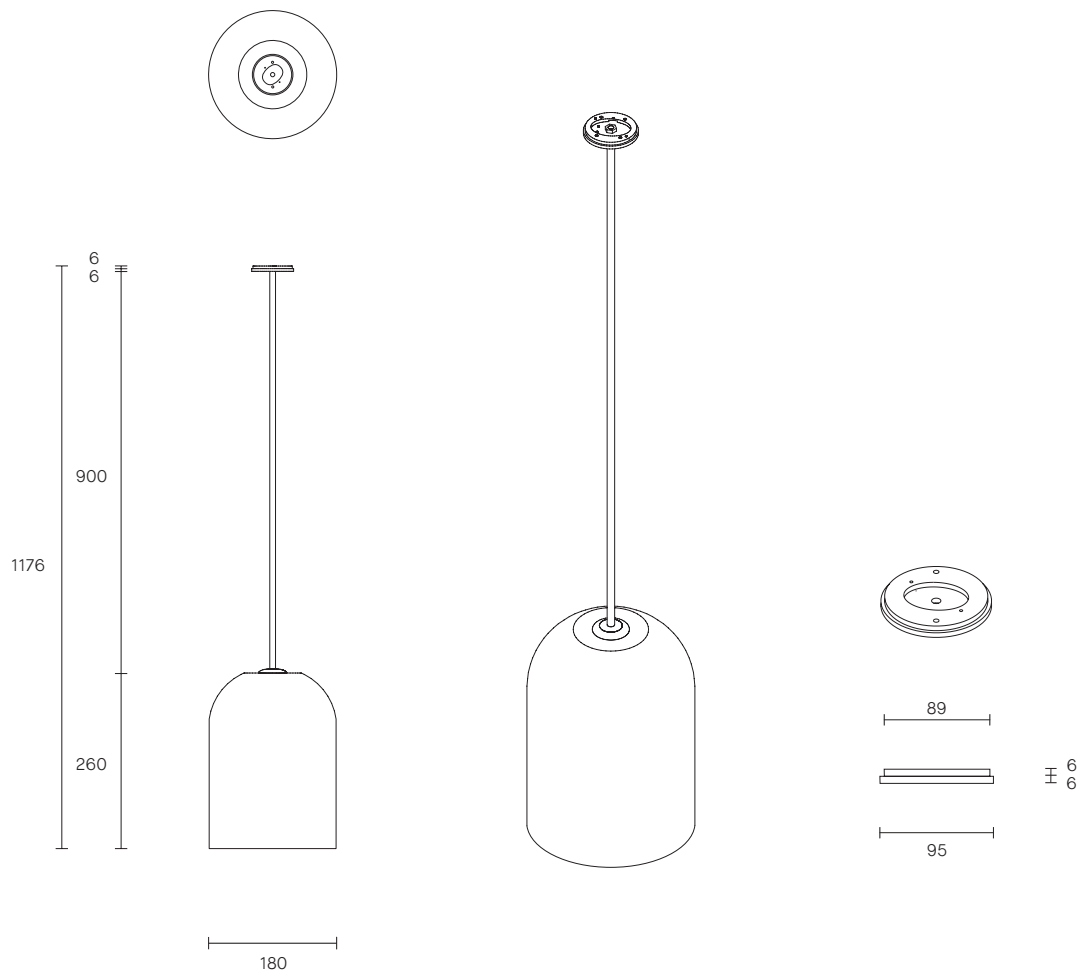

LUMI COLLECTION

PENDANT

SPECIFICATION SHEET

AUSTRALIA / INTERNATIONAL

LU_P_S_AU_19V3

ABOUT LUMI

Lumi is timeless in its refined elegance and simplicity of form, its distinctive design characterized by one mouthblown glass vessel cocooned in the other. Together, the vessels express feminine fluidity of form while celebrating the subtle striations found in organic mouthblown glass.

The Lumi shades are removable for easy cleaning.

Lumi is available in wall sconce, table lamp, floor lamp and pendant.

LEAD TIME

6 - 8 weeks

LIGHT SOURCE

240V E14 Fancy Round 4W LED
2700K warm white
400 lumens
Dimmable
Globe included

CUSTOMISATION

Variations to rod length can be specified at time of order placement.
Standard drop length up to 1200mm. Additional charge will apply for longer drop lengths, price upon request.

WEIGHT
6kg