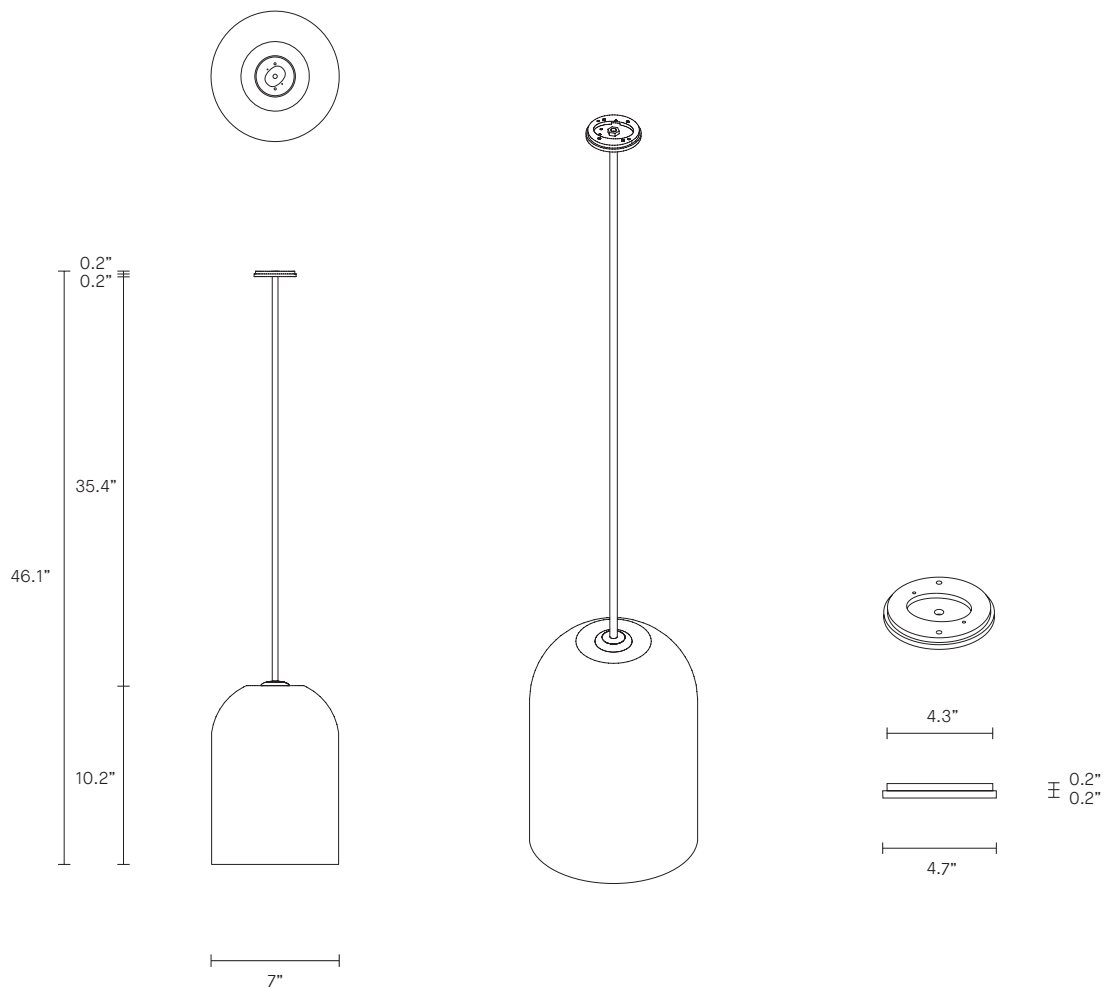

LUMI COLLECTION
PENDANT

UL SPECIFICATION SHEET
NORTH AMERICA

ARTICOLO

LUMI COLLECTION

PENDANT

UL SPECIFICATION SHEET

NORTH AMERICA

LU_P_UL_20V1

ABOUT LUMI

Lumi is timeless in its refined elegance and simplicity of form, its distinctive design characterized by one mouthblown glass vessel cocooned in the other. Together, the vessels express feminine fluidity of form while celebrating the subtle striations found in organic mouthblown glass.

The Lumi shades are removable for easy cleaning.

Lumi is available in wall sconce, table lamp, floor lamp and pendant.

LEAD TIME

8 - 10 weeks

LIGHT SOURCE

120V E12 LED Filament 4W
2700K warm white
350 lumens
Dimmable
Globe included

WEIGHT

21 lb

CUSTOMISATION

Variations to rod length can be specified at time of order placement

INSTALLATION

Supplied with mounting plate to fit 4.0/3.5 Jbox

FITTING FINISHES

Articolo Black
Matte White (shown)
Brass
Mid Bronze