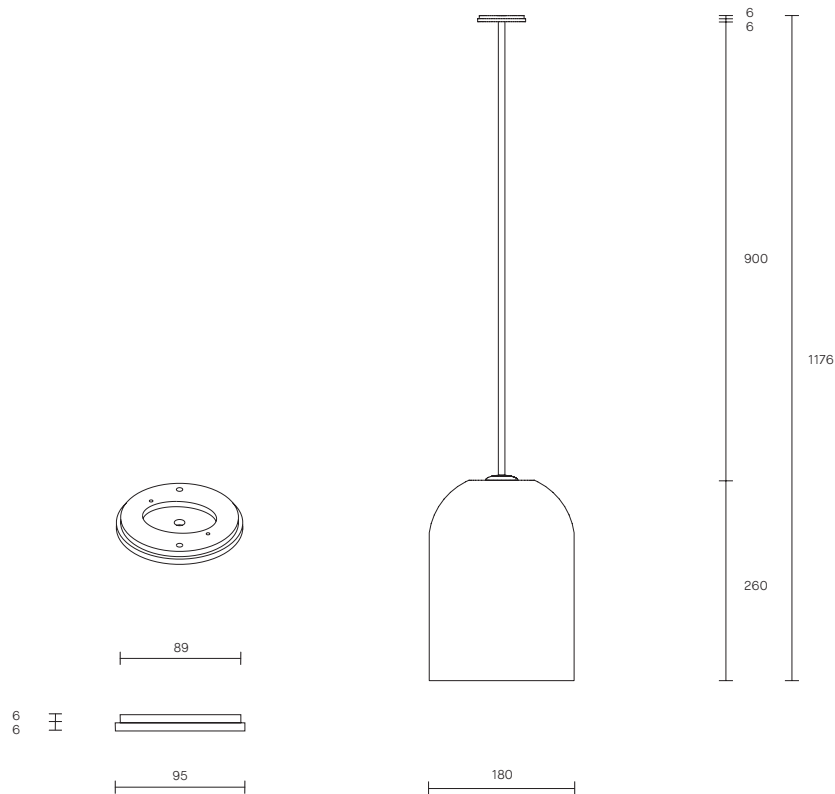

LUMI COLLECTION

PENDANT

SPECIFICATION SHEET

AUSTRALIA / INTERNATIONAL

LU_RP_S_L_19V3

ABOUT LUMI

Lumi is timeless in its refined elegance and simplicity of form, its distinctive design characterized by one mouthblown glass vessel cocooned in the other. Together, the vessels express feminine fluidity of form while celebrating the subtle striations found in organic mouthblown glass.

The Lumi shades are removable for easy cleaning.

Lumi is available in wall sconce, table lamp, floor lamp and pendant.

LEAD TIME

6 - 8 weeks

LIGHT SOURCE

240V E14 95mm 60W

2700K warm white

405 lumens

Dimmable

Globe included

WEIGHT

6kg

CUSTOMISATION

Variations to rod length can be specified at time of order placement

CERTIFICATION

CE/AU