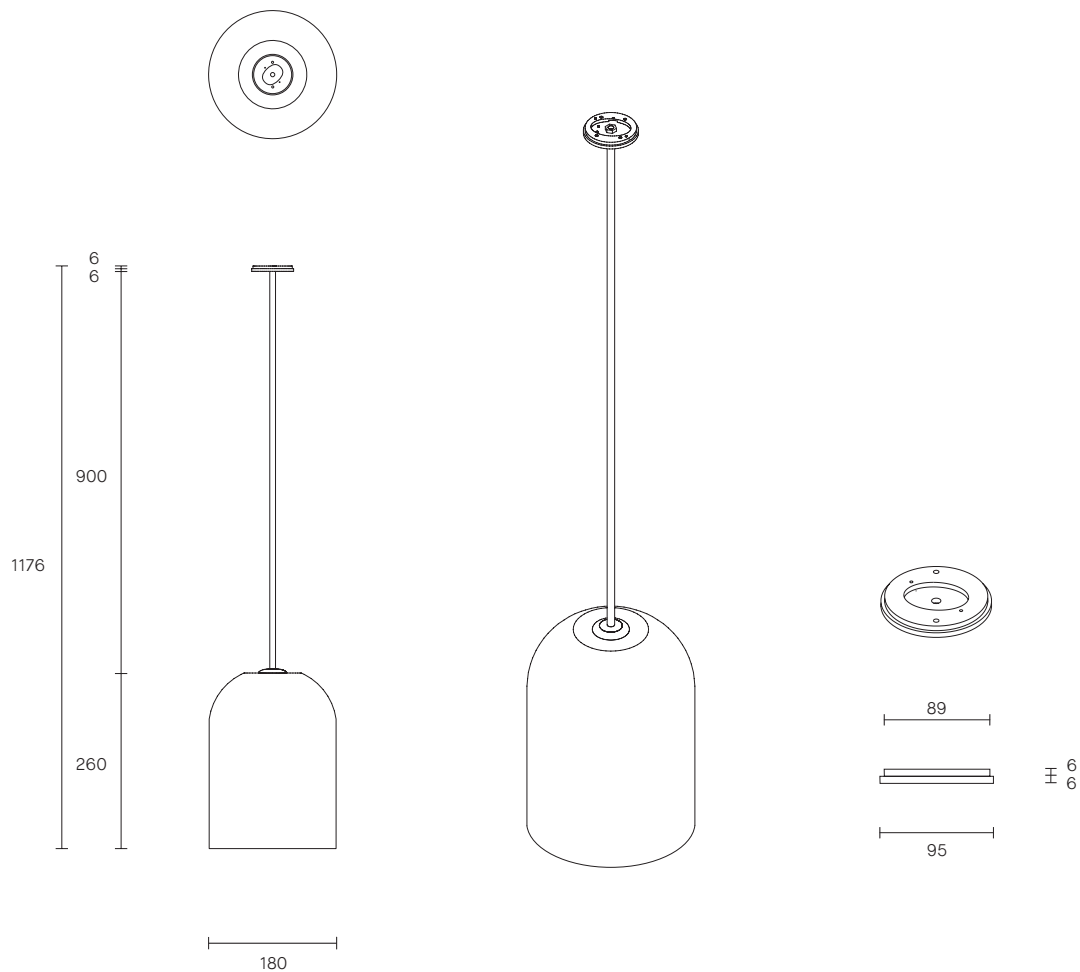

LUMI COLLECTION

PENDANT

SPECIFICATION SHEET

AUSTRALIA / INTERNATIONAL

LU_P_S_AU_19V3

ABOUT LUMI

Lumi is timeless in its refined elegance and simplicity of form, its distinctive design characterized by one mouthblown glass vessel cocooned in the other. Together, the vessels express feminine fluidity of form while celebrating the subtle striations found in organic mouthblown glass.

The Lumi shades are removable for easy cleaning.

Lumi is available in wall sconce, table lamp, floor lamp and pendant.

LEAD TIME

6 - 8 weeks

LIGHT SOURCE

240V E14 Fancy Round 4W LED
2700K warm white
400 lumens
Dimmable
Globe included

WEIGHT

6kg

CUSTOMISATION

Variations to rod length can be specified at time of order placement

CERTIFICATION

CE/AU

WARRANTY

3 years

FITTING FINISHES

Articolo Black
Matte White
Brass
Mid Bronze (shown)

EXTERIOR SHADE COLOUR

Clear
Smoke (shown)
Grey
Drunken Emerald

INTERIOR SHADE COLOUR

Frosted White
Frosted Smoke (shown)
Smoke
Grey
Drunken Emerald