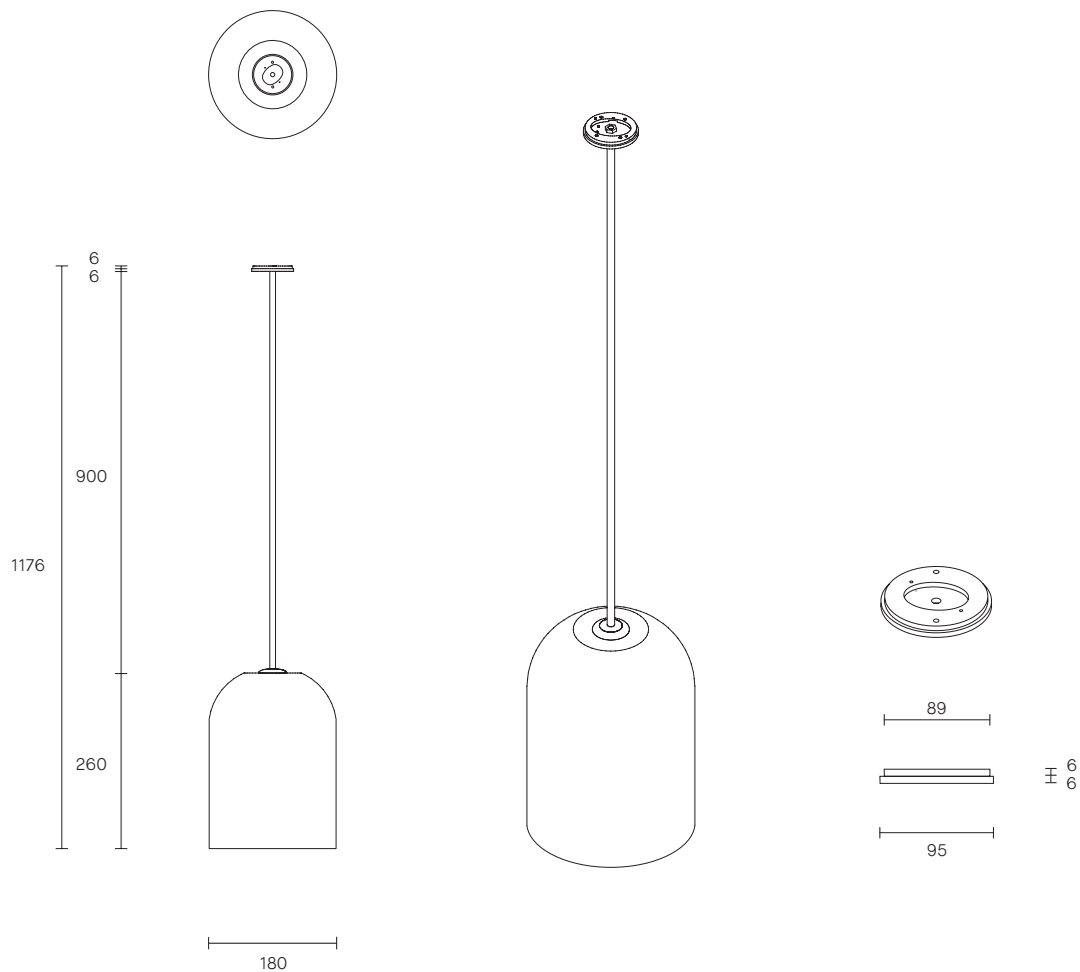

LUMI COLLECTION

PENDANT

SPECIFICATION SHEET

AUSTRALIA / INTERNATIONAL

LU_P_S_AU_19V3

ABOUT LUMI

Lumi is timeless in its refined elegance and simplicity of form, its distinctive design characterized by one mouthblown glass vessel cocooned in the other. Together, the vessels express feminine fluidity of form while celebrating the subtle striations found in organic mouthblown glass.

The Lumi shades are removable for easy cleaning.

Lumi is available in wall sconce, table lamp, floor lamp and pendant.

LEAD TIME

6 - 8 weeks

LIGHT SOURCE

240V E14 Fancy Round 4W LED
2700K warm white
400 lumens
Dimmable
Globe included

CUSTOMISATION

Variations to rod length can be specified at time of order placement.
Standard drop length up to 1200mm. Additional charge will apply for longer drop lengths, price upon request.

WEIGHT
6kg