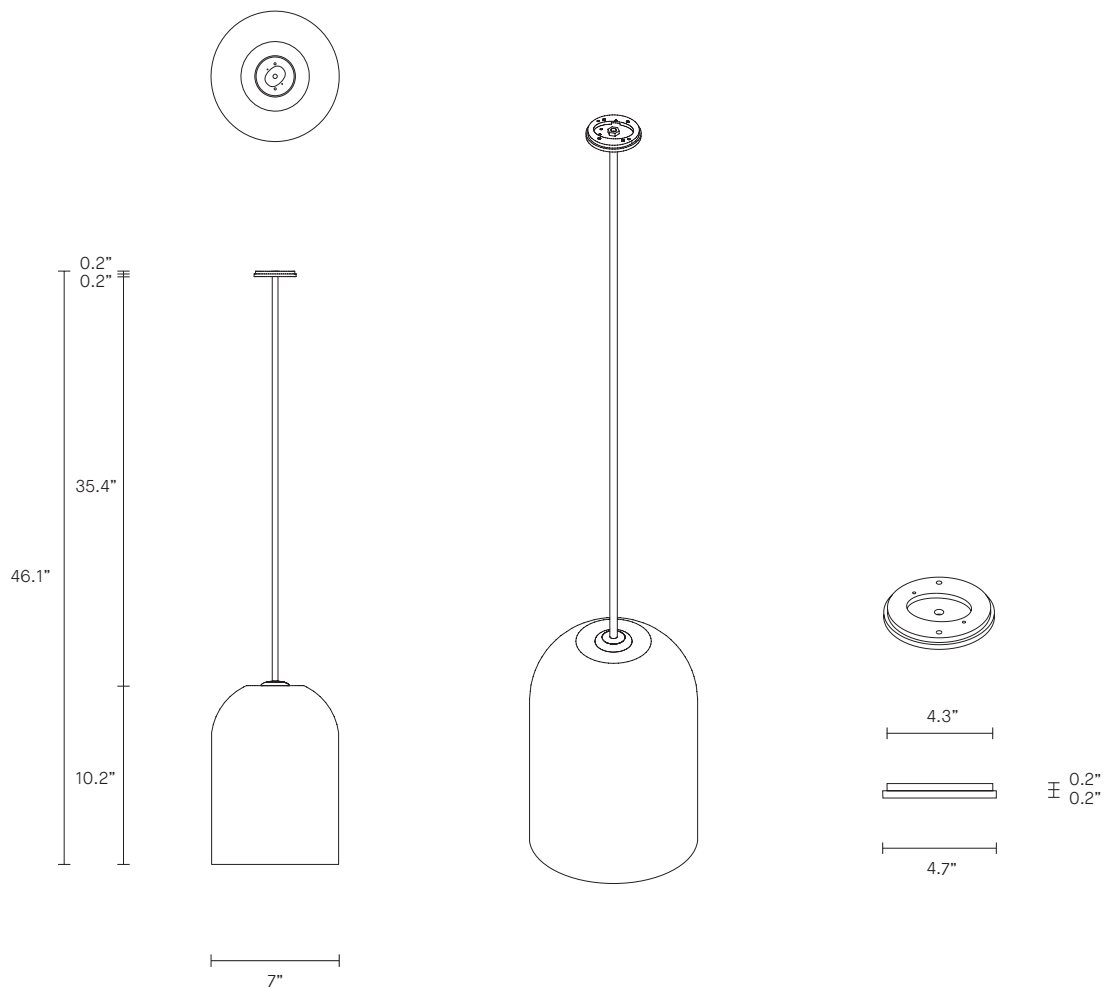

LUMI COLLECTION

PENDANT

UL SPECIFICATION SHEET

NORTH AMERICA

LU_P_UL_20V1

ABOUT LUMI

Lumi is timeless in its refined elegance and simplicity of form, its distinctive design characterized by one mouthblown glass vessel cocooned in the other. Together, the vessels express feminine fluidity of form while celebrating the subtle striations found in organic mouthblown glass.

The Lumi shades are removable for easy cleaning.

Lumi is available in wall sconce, table lamp, floor lamp and pendant.

LEAD TIME

8 - 10 weeks

LIGHT SOURCE

120V E12 LED Filament 4W
2700K warm white
350 lumens
Dimmable
Globe included

WEIGHT

21 lb

CUSTOMISATION

Variations to rod length can be specified at time of order placement

INSTALLATION

Supplied with mounting plate to fit 4.0/3.5 Jbox

FITTING FINISHES

Articolo Black
Matte White
Brass
Mid Bronze (shown)