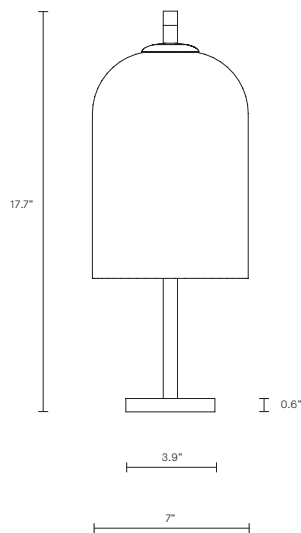

LUMI COLLECTION

TABLE LAMP

UL SPECIFICATION SHEET

NORTH AMERICA

LU_TL_S_L_19V3

ABOUT LUMI

Lumi is timeless in its refined elegance and simplicity of form, its distinctive design characterized by one mouthblown glass vessel cocooned in the other. Together, the vessels express feminine fluidity of form while celebrating the subtle striations found in organic mouthblown glass.

WEIGHT

13.3 lb

CERTIFICATION

US/ETL/CA

WARRANTY

3 years

FITTING FINISHES

Articolo Black (shown)
Matte White
Brass