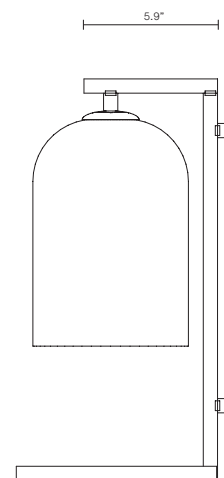

LUMI COLLECTION

TABLE LAMP

UL SPECIFICATION SHEET

NORTH AMERICA

LU_TL_S_L_19V3

ABOUT LUMI

Lumi is timeless in its refined elegance and simplicity of form, its distinctive design characterized by one mouthblown glass vessel cocooned in the other. Together, the vessels express feminine fluidity of form while celebrating the subtle striations found in organic mouthblown glass.

WEIGHT

13.3 lb

CERTIFICATION

US/ETL/CA

WARRANTY

3 years

FITTING FINISHES

Articolo Black (shown)
Matte White
Brass