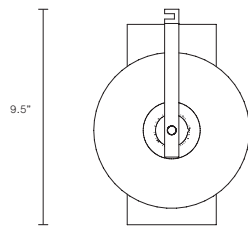

LUMI COLLECTION

TABLE LAMP

UL SPECIFICATION SHEET

NORTH AMERICA

LU_TL_S_L_19V3

ABOUT LUMI

Lumi is timeless in its refined elegance and simplicity of form, its distinctive design characterized by one mouthblown glass vessel cocooned in the other. Together, the vessels express feminine fluidity of form while celebrating the subtle striations found in organic mouthblown glass.

The Lumi shades are removable for easy cleaning.

Lumi is available in wall sconce, table lamp, floor lamp and pendant.

LEAD TIME

8 - 10 weeks

LIGHT SOURCE

110V E12 6W LED
2700K warm white
600 lumens
Dimmable
Globe included

WEIGHT

13.3 lb

CERTIFICATION

US/ETL/CA

WARRANTY

3 years

FITTING FINISHES

Articolo Black (shown)
Matte White
Brass

EXTERIOR SHADE COLOUR

Clear
Smoke
Grey (shown)
Drunken Emerald

INTERIOR SHADE COLOUR

Frosted White
Frosted Smoke
Smoke
Grey (shown)
Drunken Emerald

FLEX CORD COLOURS

Black (shown)
White
Ivory