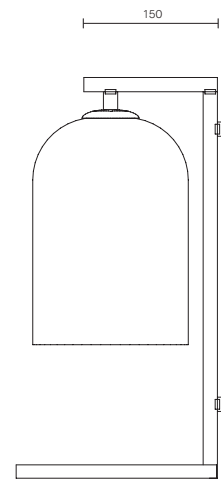

LUMI COLLECTION

TABLE LAMP

SPECIFICATION SHEET

AUSTRALIA / INTERNATIONAL

LU_TL_S_L_19V3

ABOUT LUMI

Lumi is timeless in its refined elegance and simplicity of form, its distinctive design characterized by one mouthblown glass vessel cocooned in the other. Together, the vessels express feminine fluidity of form while celebrating the subtle striations found in organic mouthblown glass.

WEIGHT

6kg

CERTIFICATION

CE/AU

WARRANTY

3 years

FITTING FINISHES

Articolo Black (shown)
Matte White
Brass